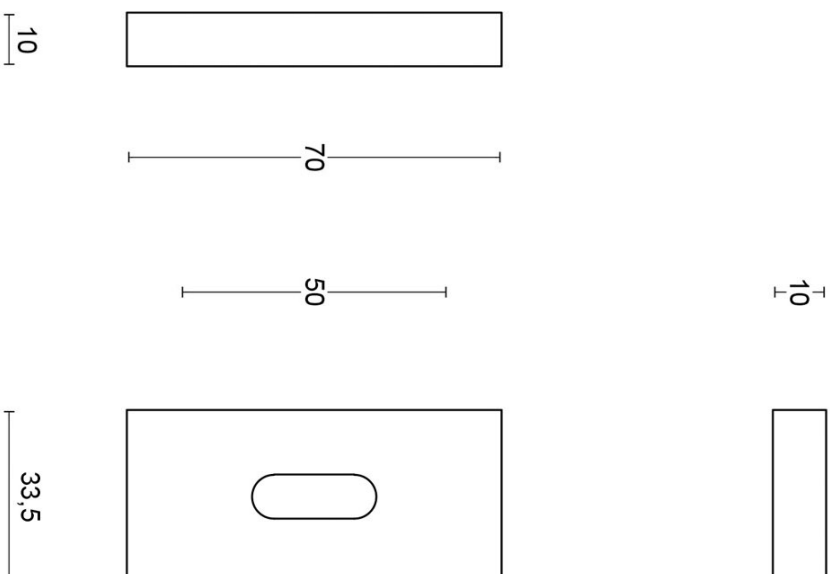

LSQBN32

narrow key escutcheon
stainless steel

METALFORM

FORMANI®		Part number:	
Doc no.: 1501N085 LSQBN32 V01.dwg		Description:	
Drawn by: Wouter Kuipers		LSQBN32	
Creation date: 27-11-2018		Format:	
FORMANI HOLLAND B.V. - EUROPALAAN 12 6199 AB MAASTRICHT-AIRPORT NL T. +31 (0)43 308 90 00 INFO@FORMANI.COM FORMANI.COM		A3