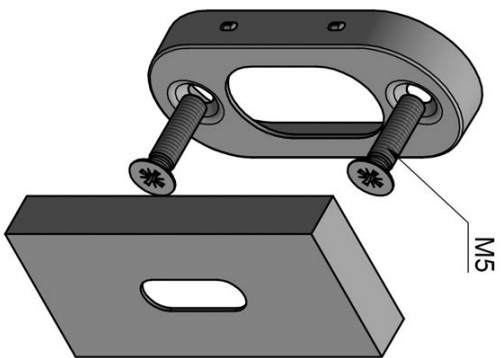

LSQBN32

narrow key escutcheon
stainless steel

METALFORM

FORMANI®		Part number:	
Doc no.: 1501N085 LSQBN32 V01.dwg		Description:	
Drawn by: Wouter Kuipers		LSQBN32	
Creation date: 27-11-2018		Format:	
FORMANI HOLLAND B.V. - EUROPALAAN 12 6199 AB MAASTRICHT-AIRPORT NL T. +31 (0)43 308 90 00 INFO@FORMANI.COM FORMANI.COM		A3