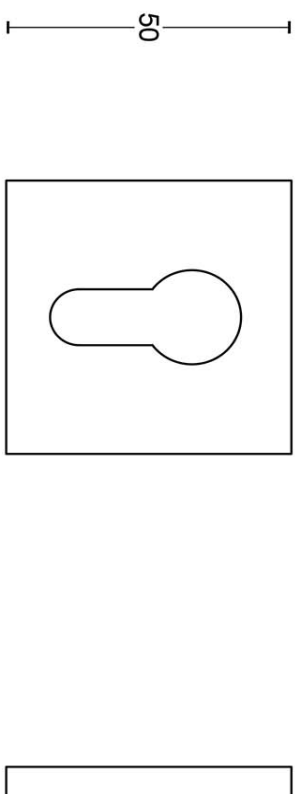

LSQBY50

lever handle accessory
profile cylinder escutcheon
stainless steel

METALFORM

FORMANI®		Part number: 1501Y010 LSQBY50 V01	
Description: LSQBY50		Format: A3	
Doc no.:	1501Y010 LSQBY50 V01.dwg	Drawn by:	Christian Brimbois
Creation date:	10-2-2014	Formani Holland B.V. · Amerikalaan 55 · 6199 AE Maastricht Airport · tel: +31 (0)43 308 90 00 · www.formani.nl · info@formani.nl