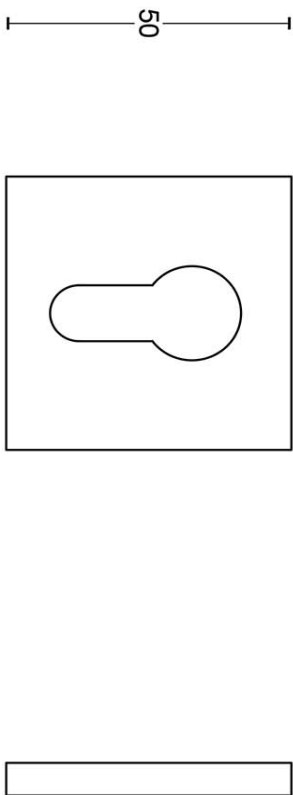

LSQBY50

lever handle accessory
profile cylinder escutcheon
stainless steel

METALFORM

FORMANI®		Part number: 1501Y010 LSQBY50 V01	
Description: LSQBY50		Format: A3	
Doc no.:	1501Y010 LSQBY50 V01.dwg	Drawn by:	Christian Brimbois
Creation date:	10-2-2014	Formani Holland B.V. · Amerikalaan 55 · 6199 AE Maastricht Airport · tel: +31 (0)43 308 90 00 · www.formani.nl · info@formani.nl