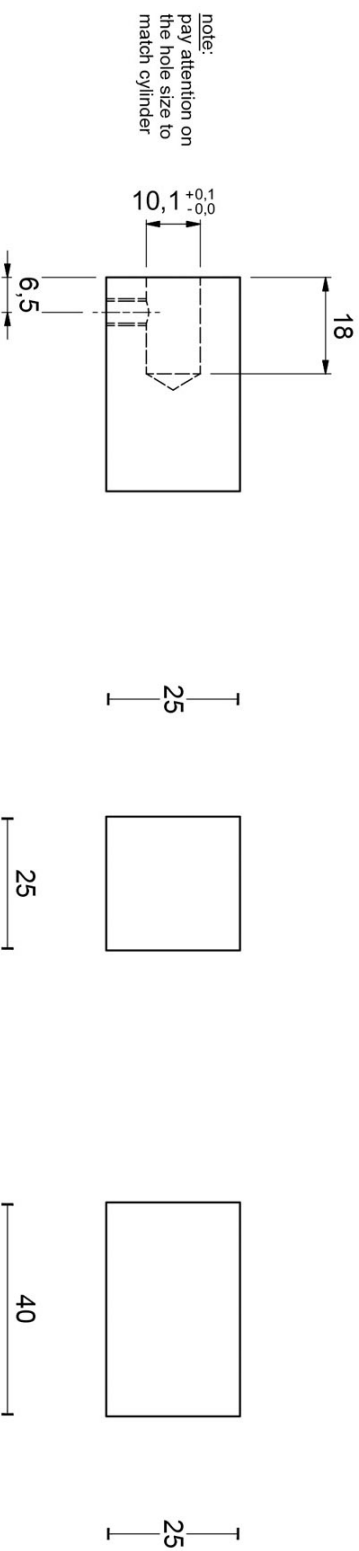

LSQKY

solid profile cylinder knob

Product information

Code: 1502SK25INXX0

Finish: satin stainless steel

UNIT: Piece

Collection: SQUARE

Designer: Formani

EAN code: 8718009224755

SQUARE by Formani

The SQUARE series is a total concept collection consisting of door, window, and furniture fittings.

Finishes

- satin stainless steel

LSQKY

knob to operate cylinder
stainless steel

METALFORM

FORMANI®		Part number:	
Doc no.:	1502SK25 LSQKY V04.dwg	Description:	LSQKY
Drawn by:	Christian Brimbois	Creation date:	3-2-2014
FORMANI HOLLAND B.V. - EUROPALAAN 12 6199 AB MAASTRICHT-AIRPORT NL T. +31 (0)43 308 90 00 INFO@FORMANI.COM FORMANI.COM		Format:	A3

SQUARE

by Formani

The **SQUARE** series' minimalistic design is a eulogy to the perfection of square and rectangular shapes. While the series is simplistic, its finer details are what make it truly unique. All the products have a bold and well-defined look, but their chamfered edges make them wonderfully tactile. The late Jan des Bouvrie, founding father of Dutch design, contributed to the series and imparted the final touches by adding smooth lines to the **SQUARE** design, accentuating the major elements. Each product of the series is made of solid materials and is manually tested for 100% straightness using a variety of tools and templates. Square has to be square, after all. This well-established series is the most comprehensive total concept range - including door, window and furniture fittings - featuring the largest number of products. One can recognize a Jan des Bouvrie by the smooth lines that emphasize the major elements of the lever handle and complete the design.