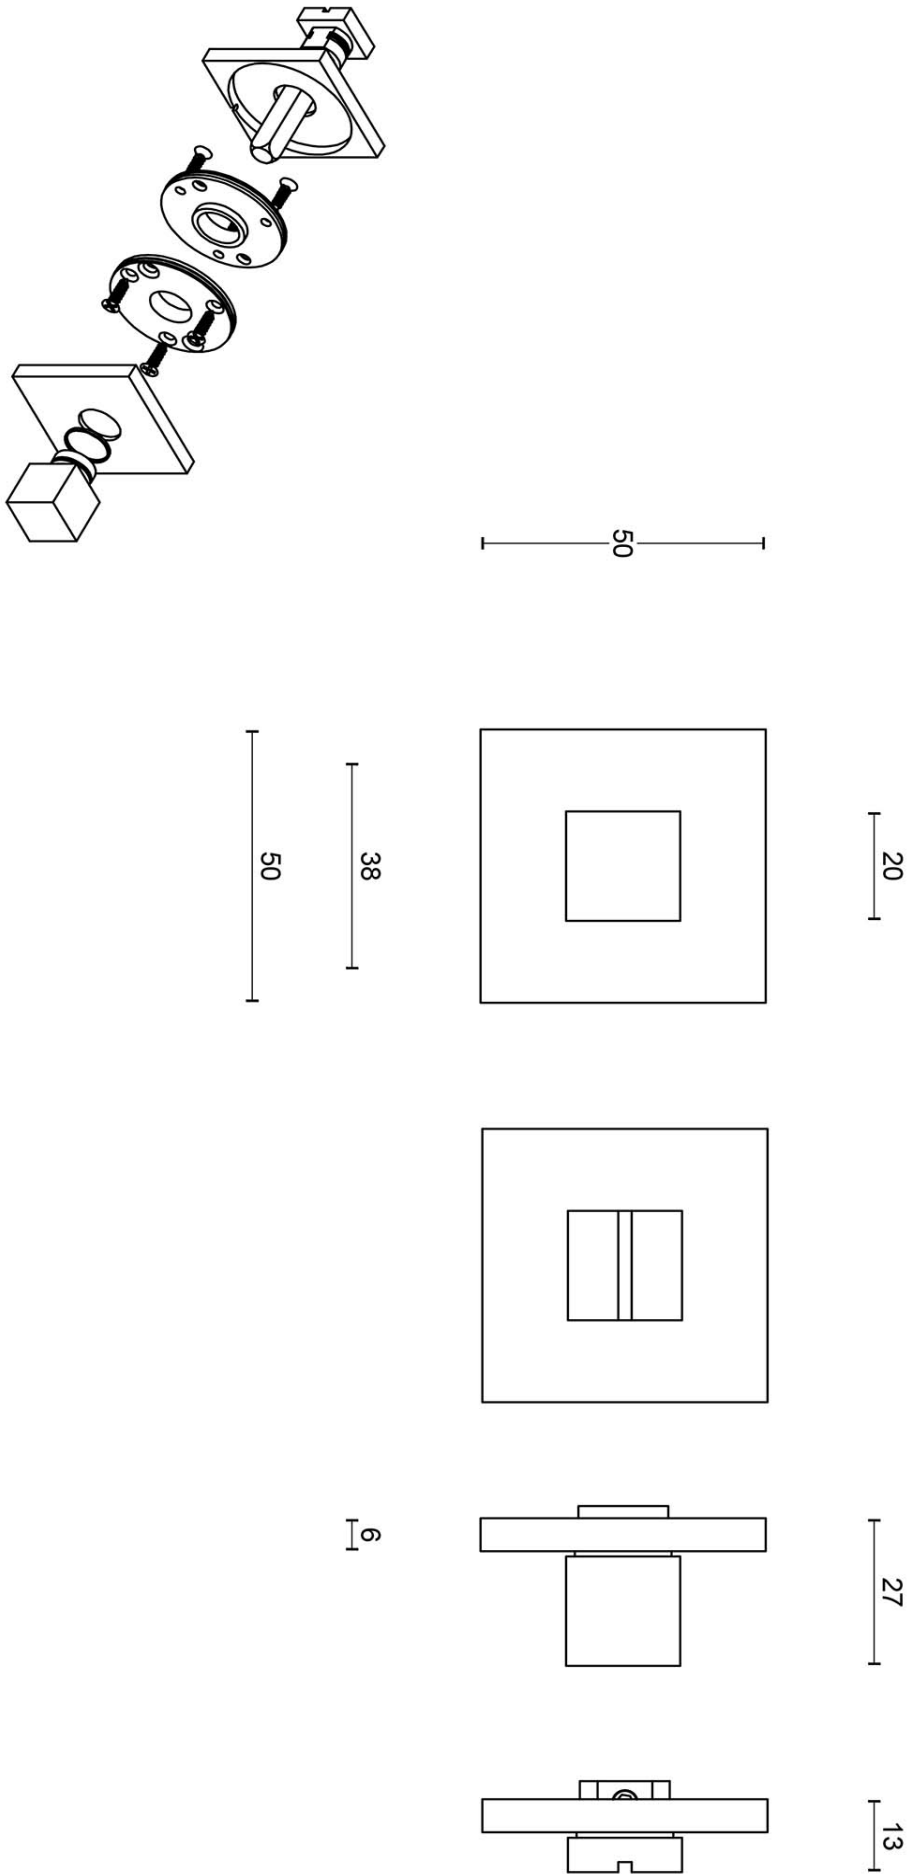

LSQWC50

lever handle accessory
privacy set
stainless steel

METALFORM

FORMANI®		Part number:	
Description:		LSQWC50	
Doc no.:	1501TT011 LSQWC50 V01.dwg	Format:	A3
Drawn by:	Christian Brimbois	Creation date:	10-2-2014
Formani Holland B.V. · Amerikalaan 55 · 6199 AE Maastricht Airport · tel: +31 (0)43 308 90 00 · www.formani.nl · info@formani.nl