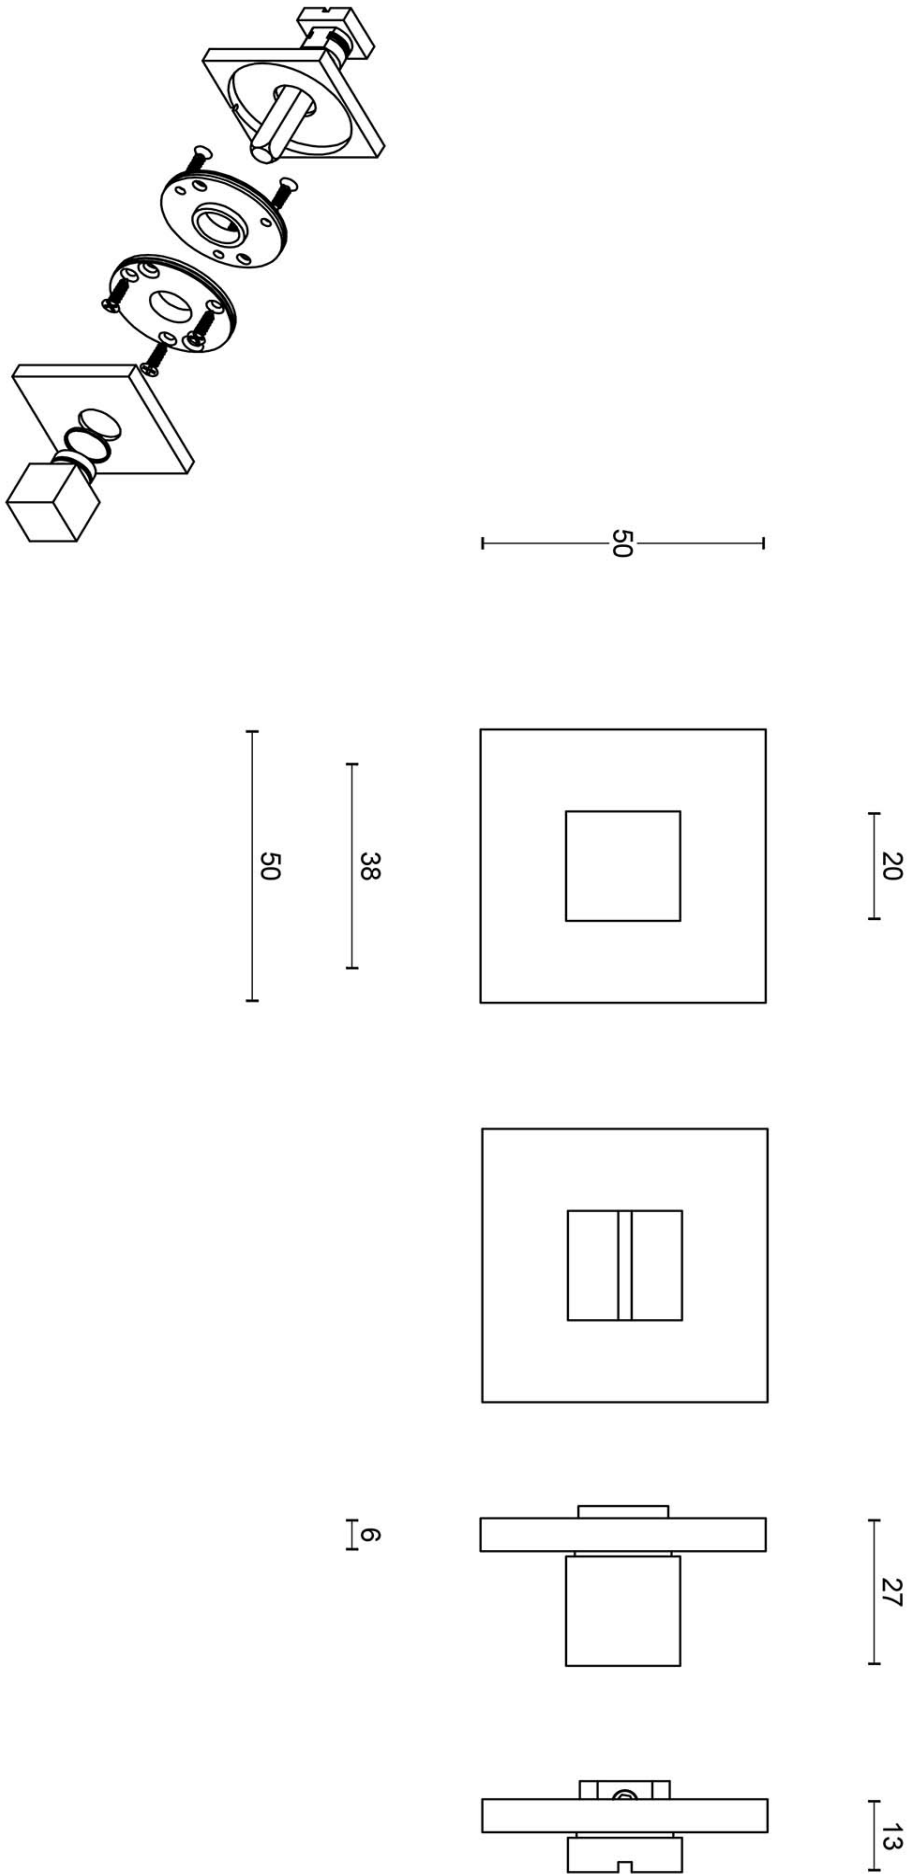

LSQWC50

lever handle accessory
privacy set
stainless steel

METALFORM

FORMANI®		Part number:	
Description:		LSQWC50	
Doc no.:	1501T011 LSQWC50 V01.dwg	Format:	A3
Drawn by:	Christian Brimbois	Creation date:	10-2-2014
Formani Holland B.V. · Amerikalaan 55 · 6199 AE Maastricht Airport · tel: +31 (0)43 308 90 00 · www.formani.nl · info@formani.nl