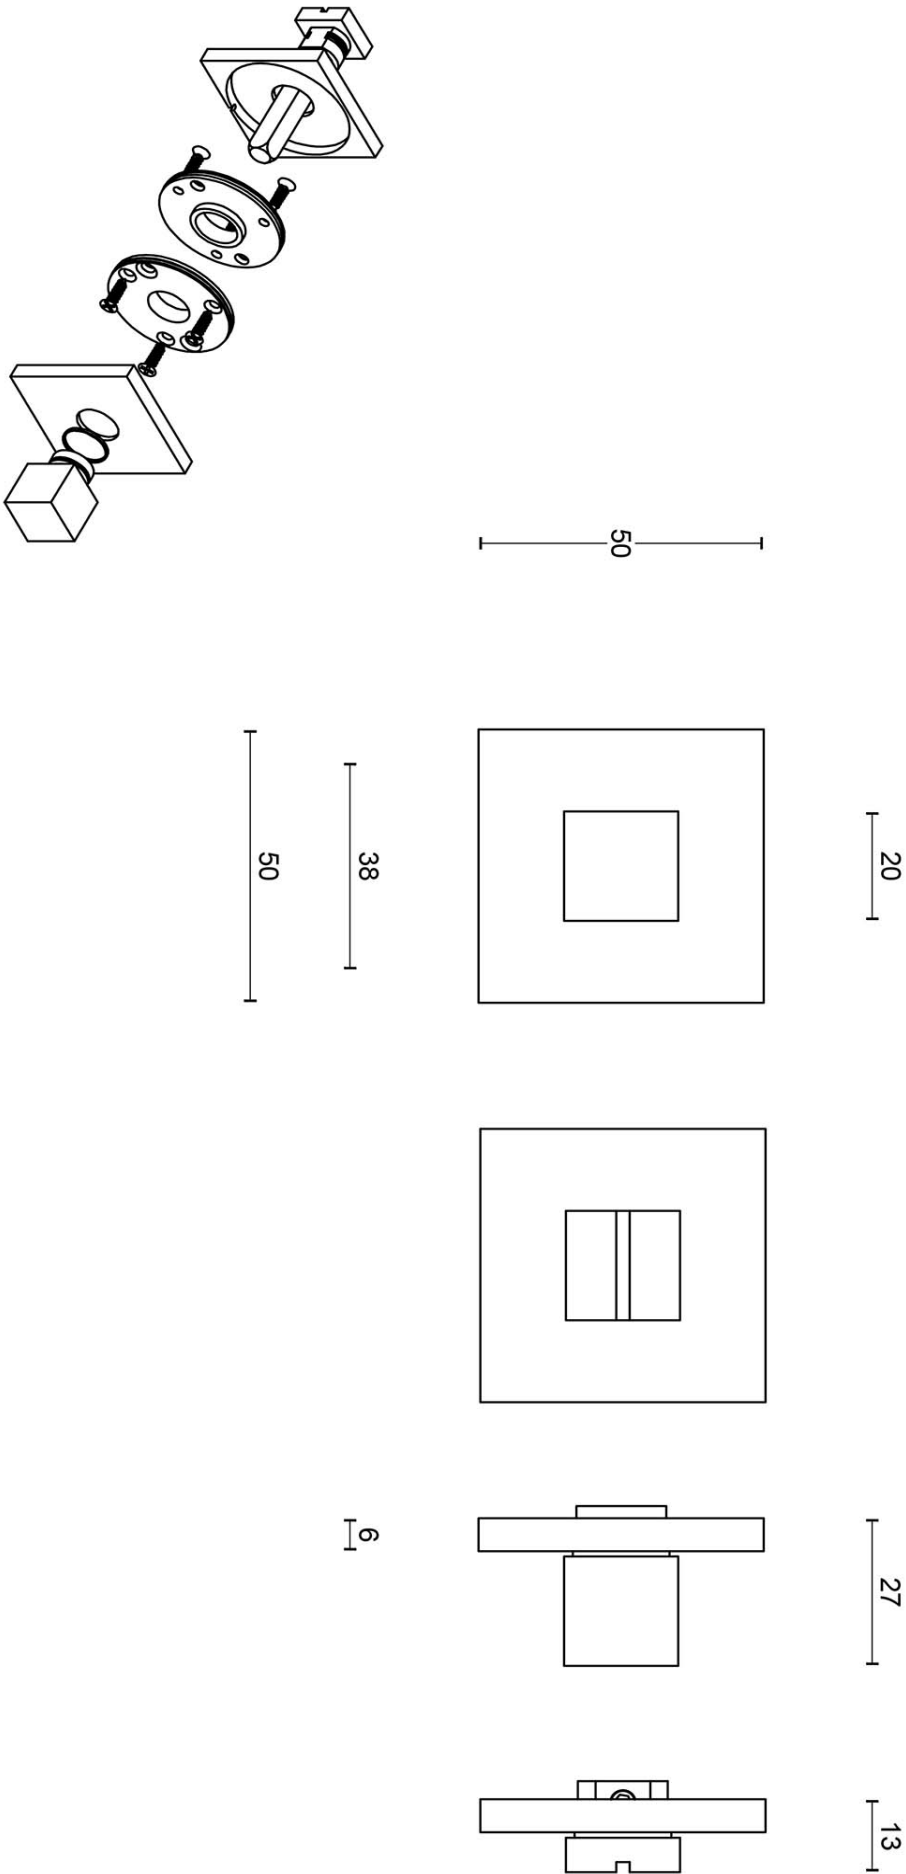

LSQWC50

lever handle accessory
privacy set
stainless steel

METALFORM

FORMANI®

Part number:

Doc no.: 1501TT011 LSQWC50 V01.dwg

Drawn by: Christian Brimbois Creation date: 10-2-2014

Description:

LSQWC50

Format:

A3