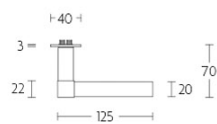

EAN code: 8718009156612

SQUARE by Formani

The SQUARE series is a total concept collection consisting of door, window, and furniture fittings.

Finishes

- satin stainless steel

METALFORM

VL125P236SFC

VL125P236N*