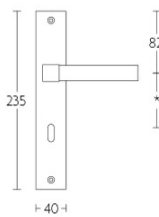

VL125P236SFC

unsprung door handle on blind plate

Product information

Code: 1501D093INXXOF

Finish: satin stainless steel

UNIT: Pair

Collection: SQUARE

Designer: Formani

EAN code: 8718009156612

SQUARE by Formani

The SQUARE series is a total concept collection consisting of door, window, and furniture fittings.

Finishes

- satin stainless steel

METALFORM

VL125P236SFC

VL125P236N*

VL125P236Y*

VL125P236WC*

SQUARE

by Formani

The **SQUARE** series' minimalistic design is a eulogy to the perfection of square and rectangular shapes. While the series is simplistic, its finer details are what make it truly unique. All the products have a bold and well-defined look, but their chamfered edges make them wonderfully tactile. The late Jan des Bouvrie, founding father of Dutch design, contributed to the series and imparted the final touches by adding smooth lines to the **SQUARE** design, accentuating the major elements. Each product of the series is made of solid materials and is manually tested for 100% straightness using a variety of tools and templates. Square has to be square, after all. This well-established series is the most comprehensive total concept range - including door, window and furniture fittings - featuring the largest number of products. One can recognize a Jan des Bouvrie by the smooth lines that emphasize the major elements of the lever handle and complete the design.