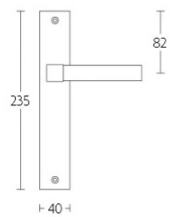

VL125P236SFC

unsprung door handle on blind plate

Product information

Code: 1501D093INXXOF

Finish: satin stainless steel

UNIT: Pair

Collection: SQUARE

Designer: Formani

EAN code: 8718009156612

SQUARE by Formani

The SQUARE series is a total concept collection consisting of door, window, and furniture fittings.

Finishes

- satin stainless steel

METALFORM

VL125P236SFC

VL125P236N*

VL125P236Y*

VL125P236WC*

SQUARE

by Formani

The **SQUARE** series' minimalistic design is a eulogy to the perfection of square and rectangular shapes. While the series is simplistic, its finer details are what make it truly unique. All the products have a bold and well-defined look, but their chamfered edges make them wonderfully tactile. The late Jan des Bouvrie, founding father of Dutch design, contributed to the series and imparted the final touches by adding smooth lines to the **SQUARE** design, accentuating the major elements. Each product of the series is made of solid materials and is manually tested for 100% straightness using a variety of tools and templates. Square has to be square, after all. This well-established series is the most comprehensive total concept range - including door, window and furniture fittings - featuring the largest number of products. One can recognize a Jan des Bouvrie by the smooth lines that emphasize the major elements of the lever handle and complete the design.