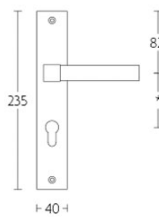

VL125P236Y*