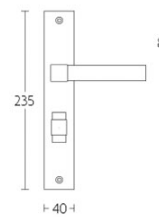

VL125P236WC*