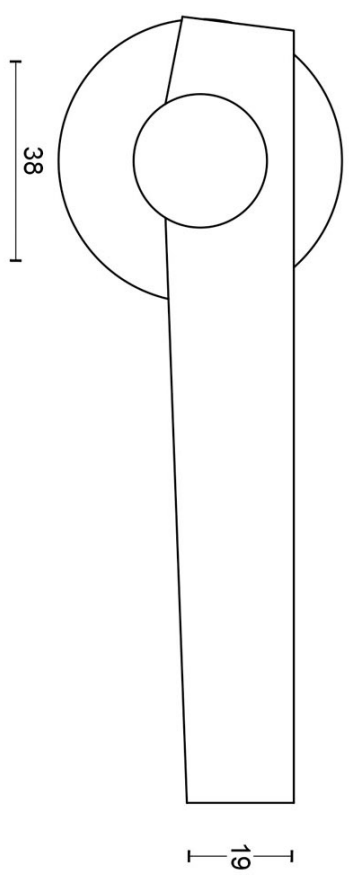

TENSE BB101 G

lever handle
stainless steel