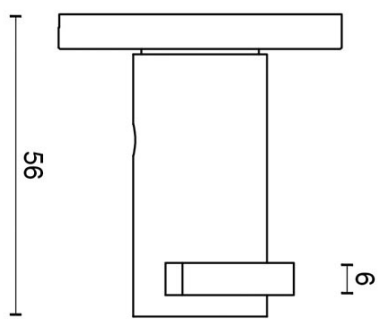

TENSE BB101 G

lever handle
stainless steel