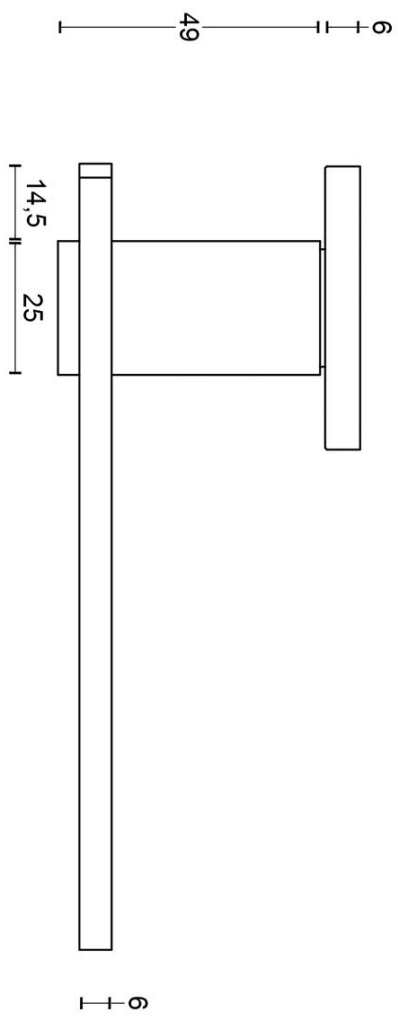

BB101-G

solid sprung door handle on rose

Product information

Code: 3301D002INXX0

Finish: satin stainless steel

UNIT: Pair

Collection: TENSE

Designer: Bertram Beerbaum

EAN code: 8718009292372

TENSE by Bertram Beerbaum

The TENSE series is a total concept collection consisting of door, window, and furniture fittings.

Finishes

- satin stainless steel
- satin black

TENSE BB101 G

lever handle
stainless steel

METALFORM

FORMANI®		Part number:	
Doc no.: 3301D002 TENSE BB101 G V01.dwg		Description:	
Drawn by: Christian Brimbois		TENSE BB101 G	
Creation date: 17-12-2015		Format: A3	
FORMANI HOLLAND B.V. - EUROPALAAN 12 6199 AB MAASTRICHT-AIRPORT NL T +31 (0)43 308 90 00 INFO@FORMANI.COM FORMANI.COM			