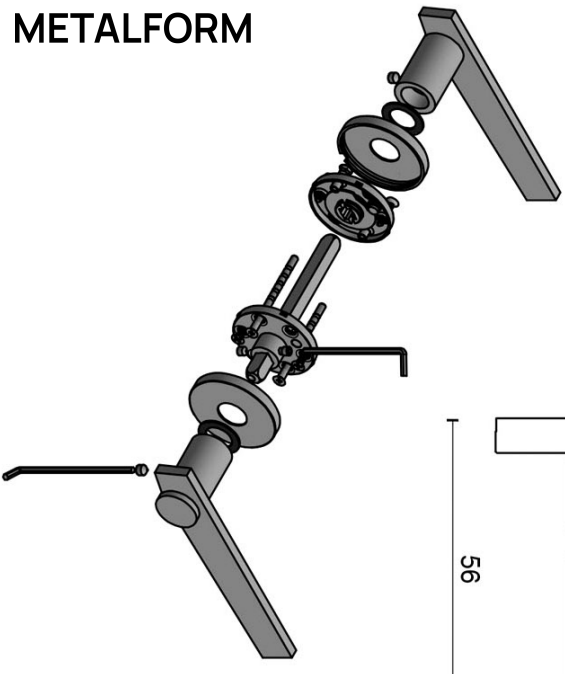

BB101-G

solid sprung door handle on rose

Product information

Code: 3301D002INXX0

Finish: satin stainless steel

UNIT: Pair

Collection: TENSE

Designer: Bertram Beerbaum

EAN code: 8718009292372

TENSE by Bertram Beerbaum

The TENSE series is a total concept collection consisting of door, window, and furniture fittings.

Finishes

- satin stainless steel
- satin black

TENSE BB101 G

lever handle
stainless steel

METALFORM

FORMANI®		Part number:	
Doc no.: 3301D002 TENSE BB101 G V01.dwg		Description:	
Drawn by: Christian Brimbois		TENSE BB101 G	
Creation date: 17-12-2015		Format: A3	
FORMANI HOLLAND B.V. - EUROPALAAN 12 6199 AB MAASTRICHT-AIRPORT NL T +31 (0)43 308 90 00 INFO@FORMANI.COM FORMANI.COM			