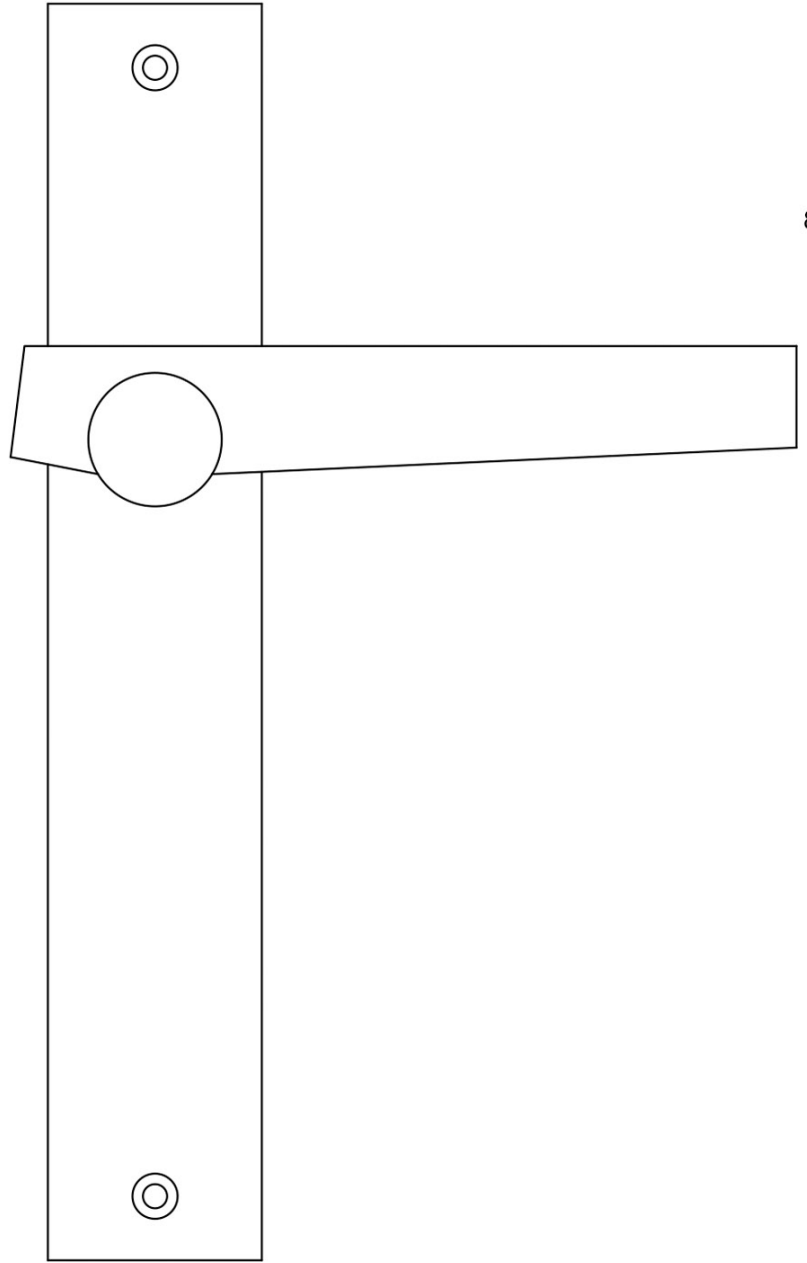

81,5

3
H

40

3
H