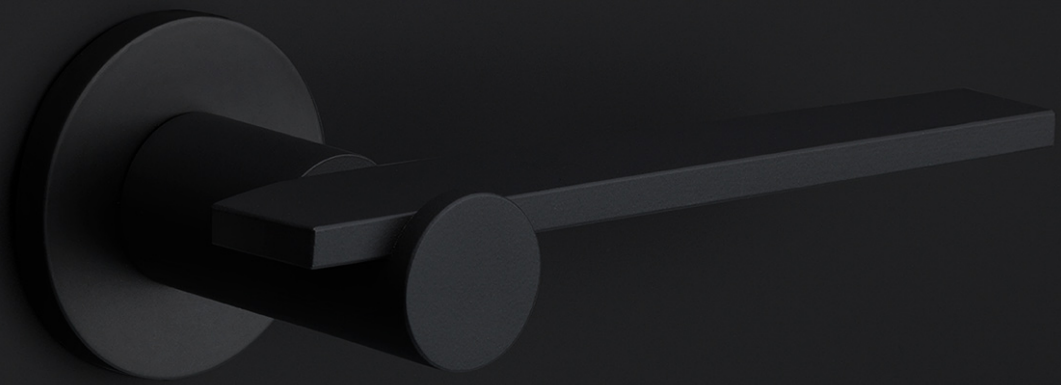

TENSE

by Bertram Beerbaum

METALFORM
FORMANI®