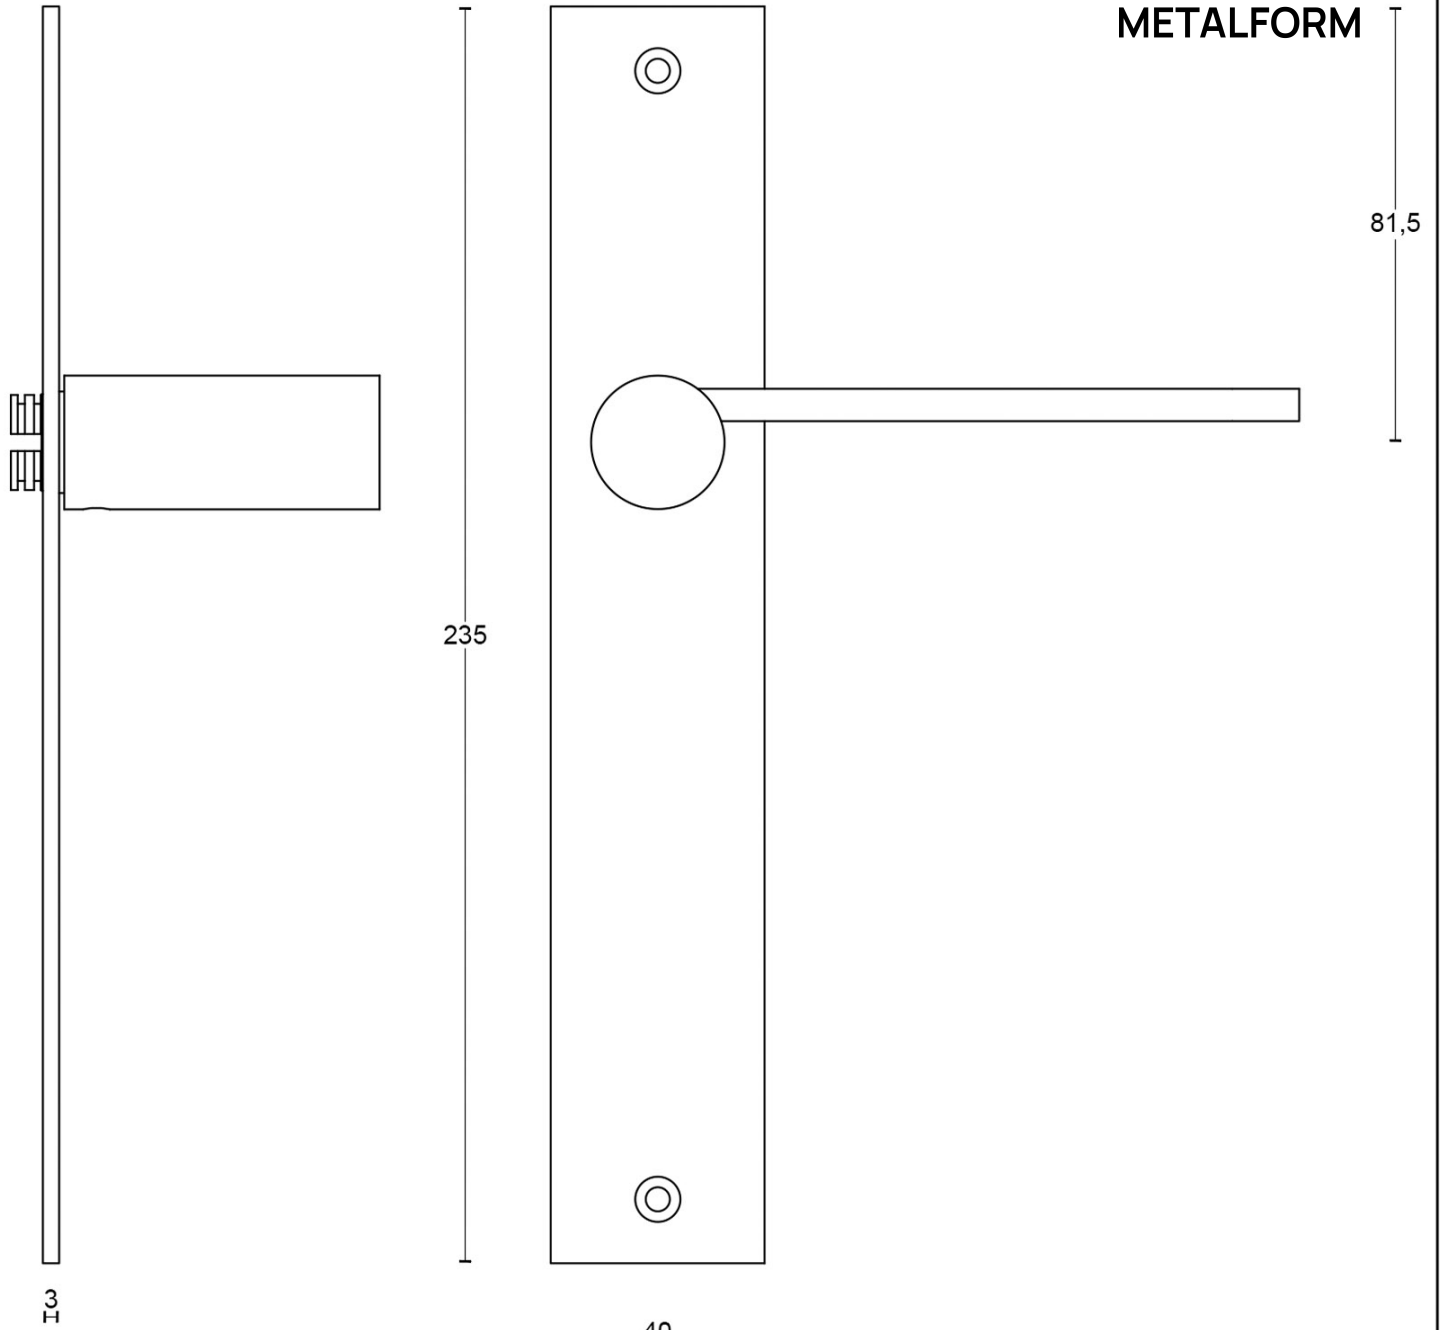

METALFORM

3

40