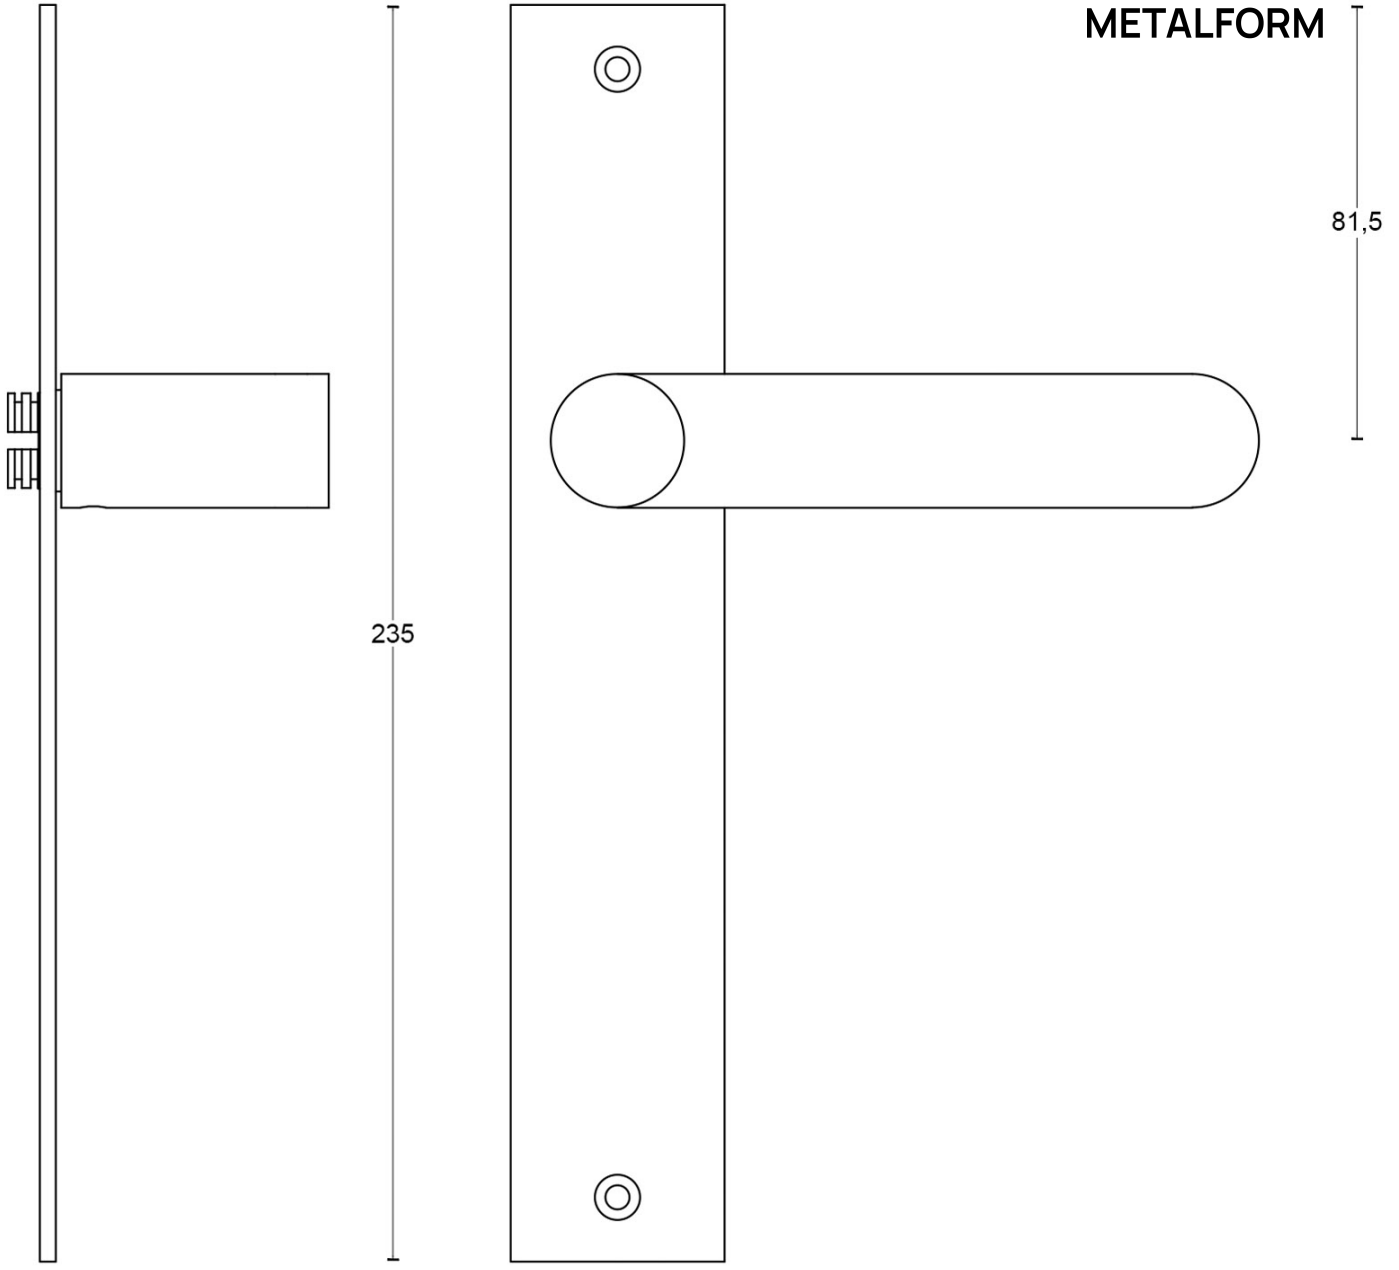

METALFORM

3

235

81,5

40

3

54

6

132,5

140