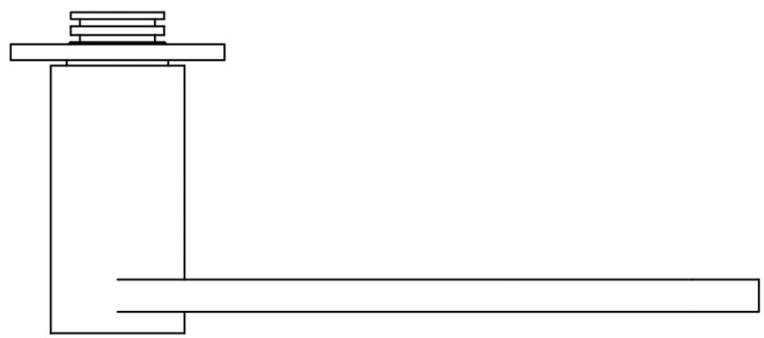

132,5

54

6

140