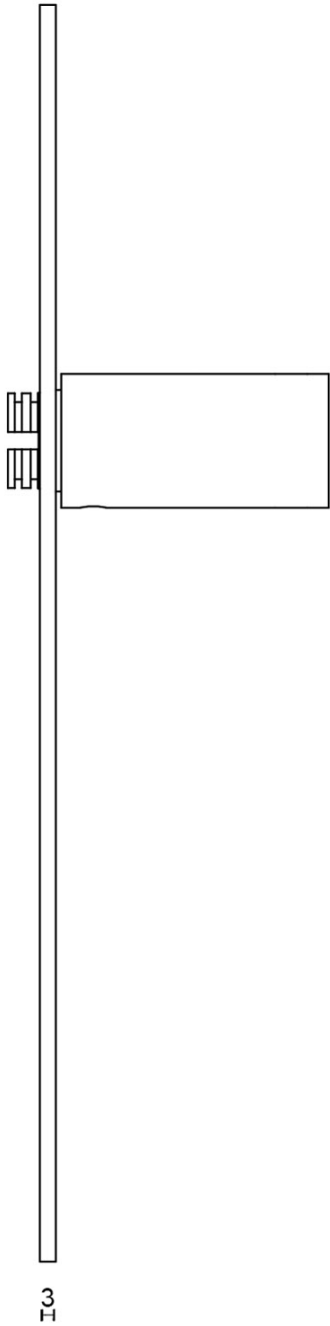

BB103P236SFC

solid unsprung door handle on blind plate

Product information

Code: 3301D024INXX0F

Finish: satin stainless steel

UNIT: Pair

Collection: TENSE

Designer: Bertram Beerbaum

EAN code: 8718009307670

TENSE by Bertram Beerbaum

The TENSE series is a total concept collection consisting of door, window, and furniture fittings.

Finishes

- satin stainless steel
- satin black
- bronze

METALFORM

235

81,5

3
H

40

3
H

132,5

54