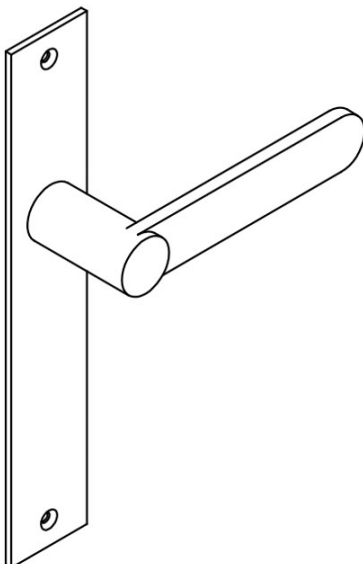

FORMANI®		Part number:		
		Description:		
Doc no.: 3301D004 TENSE BB103P236SFC V01.dwg	Drawn by: Christian Brimbois	Creation date: 28-4-2016	TENSE BB103P236SFC	Format: A3
FORMANI HOLLAND B.V. EUROPALAAN 12 6199 AB MAASTRICHT-AIRPORT NL T +31 (0)43 308 90 00 INFO@FORMANI.COM FORMANI.COM