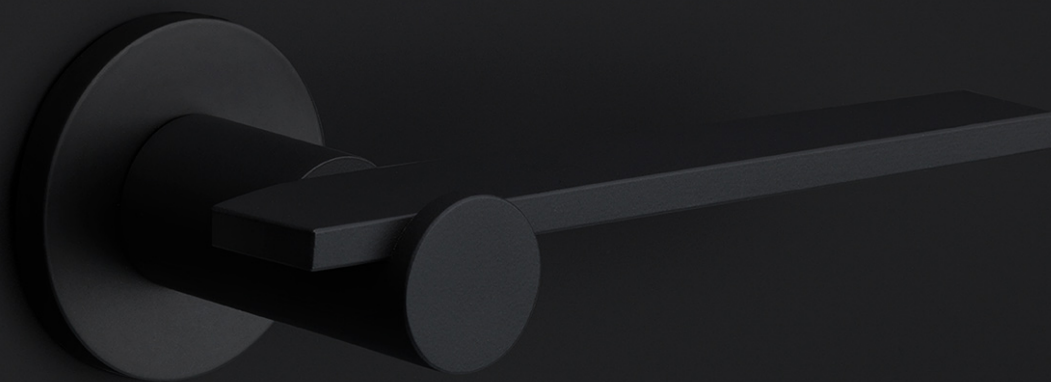

TENSE

by Bertram Beerbaum

METALFORM
FORMANI®