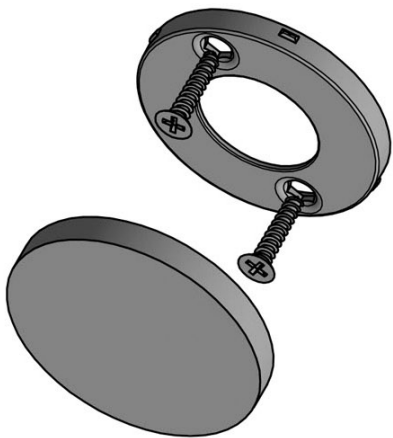

## BBB53

blank escutcheon round

### Product information

Code: 3301R001BRXX0

Finish: bronze

UNIT: Piece

Collection: TENSE

Designer: Bertram Beerbaum

EAN code: 8718009324028

**TENSE** by Bertram Beerbaum

# TENSE BBB53

lever handle accessory  
blank escutcheon  
stainless steel