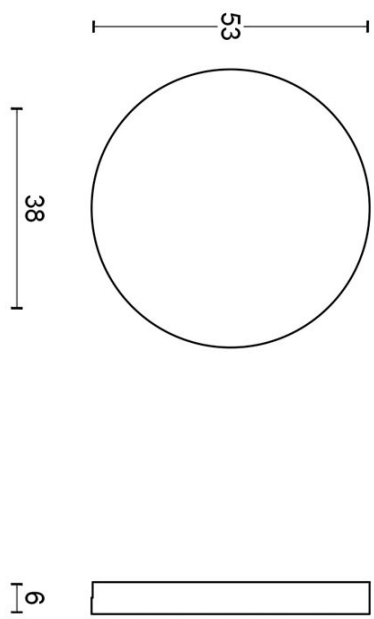

TENSE BBB53

lever handle accessory
blank escutcheon
stainless steel

METALFORM

FORMANI®		Part number:	
Doc no.:	3301R001 TENSE BBB53 V01.dwg	Description:	
Drawn by:	Christian Brimbois	TENSE BBB53	
Creation date:	8-1-2016	Format:	A3
FORMANI HOLLAND B.V. - EUROPALAAN 12 6199 AB MAASTRICHT-AIRPORT NL T. +31 (0)43 308 90 00 INFO@FORMANI.COM FORMANI.COM