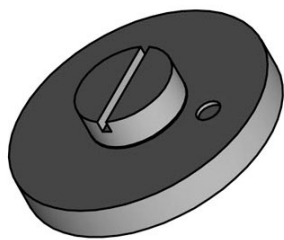

BBWC53

turn and release set including 5/6/7/8 spindle

Product information

Code: 3301T001NMXXU

Finish: satin black

UNIT: Set

Collection: TENSE

Designer: Bertram Beerbaum

EAN code: 8718009346297

TENSE by Bertram Beerbaum

The TENSE series is a total concept collection consisting of door, window, and furniture fittings.

Finishes

- satin stainless steel
- satin black
- bronze

TENSE BBWC53

lever handle accessory
privacy set
stainless steel

METALFORM

FORMANI®		Part number:	
Doc no.:	3301T001 TENSE BBWC53 V01.dwg	Description:	
Drawn by:	Christian Brimbois	TENSE BBWC53	
Creation date:	16-2-2016	Format:	
FORMANI HOLLAND B.V. - EUROPALAAN 12 6199 AB MAASTRICHT-AIRPORT NL T. +31 (0)43 308 90 00 INFO@FORMANI.COM FORMANI.COM		A3	

TENSE

by Bertram Beerbaum

Designed by Bertram Beerbaum, our TENSE hardware series is guided by a clean aesthetic that is as robust as it is chic. Every design in the series is unique while at the same time bearing the unmistakable TENSE signature. The core of every design is the cylindrical neck to which each rectangular lever is connected in its own unique way. This is thanks to our extreme high precision welding technique, which forms a secure joint between two very different shapes. The unique characteristics of the design received an honorable mention during the German Design Awards, one of the most prestigious design contests. TENSE by Bertram Beerbaum is a total concept collection including door, window, and furniture fittings and is available in the colours stainless steel, satin black, and bronze.