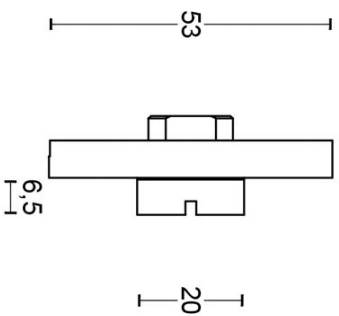

BBWC53

turn and release set including 5/6/7/8 spindle

Product information

Code: 3301T001NMXXU

Finish: satin black

UNIT: Set

Collection: TENSE

Designer: Bertram Beerbaum

TENSE BBWC53

lever handle accessory
privacy set
stainless steel

METALFORM

FORMANI®		Part number:	
Doc no.:	3301T001 TENSE BBWC53 V01.dwg	Description:	
Drawn by:	Christian Brimbois	TENSE BBWC53	
Creation date:	16-2-2016	Format:	
FORMANI HOLLAND B.V. - EUROPALAAN 12 6199 AB MAASTRICHT-AIRPORT NL T. +31 (0)43 308 90 00 INFO@FORMANI.COM FORMANI.COM		A3	