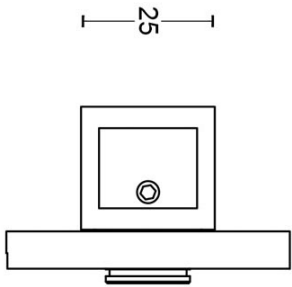

TENSE BBWC53

lever handle accessory
privacy set
stainless steel

METALFORM

FORMANI®		Part number:	
Doc no.:	3301T001 TENSE BBWC53 V01.dwg	Description:	
Drawn by:	Christian Brimbois	TENSE BBWC53	
Creation date:	16-2-2016	Format:	
FORMANI HOLLAND B.V. - EUROPALAAN 12 6199 AB MAASTRICHT-AIRPORT NL T. +31 (0)43 308 90 00 INFO@FORMANI.COM FORMANI.COM		A3