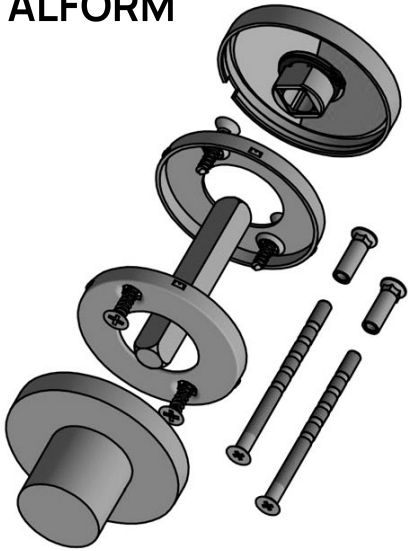

BBWC53

turn and release set including 5/6/7/8 spindle

Product information

Code: 3301T001NMXXU

Finish: satin black

UNIT: Set

Collection: TENSE

Designer: Bertram Beerbaum

EAN code: 8718009346297

TENSE by Bertram Beerbaum

The TENSE series is a total concept collection consisting of door, window, and furniture fittings.

Finishes

- satin stainless steel
- satin black
- bronze

TENSE BBWC53

lever handle accessory
privacy set
stainless steel

METALFORM

FORMANI®		Part number:	
Doc no.:	3301T001 TENSE BBWC53 V01.dwg	Description:	
Drawn by:	Christian Brimbois	TENSE BBWC53	
Creation date:	16-2-2016	Format:	
FORMANI HOLLAND B.V. - EUROPALAAN 12 6199 AB MAASTRICHT-AIRPORT NL T. +31 (0)43 308 90 00 INFO@FORMANI.COM FORMANI.COM		A3	

TENSE

by Bertram Beerbaum

Designed by Bertram Beerbaum, our TENSE hardware series is guided by a clean aesthetic that is as robust as it is chic. Every design in the series is unique while at the same time bearing the unmistakable TENSE signature. The core of every design is the cylindrical neck to which each rectangular lever is connected in its own unique way. This is thanks to our extreme high precision welding technique, which forms a secure joint between two very different shapes. The unique characteristics of the design received an honorable mention during the German Design Awards, one of the most prestigious design contests. TENSE by Bertram Beerbaum is a total concept collection including door, window, and furniture fittings and is available in the colours stainless steel, satin black, and bronze.