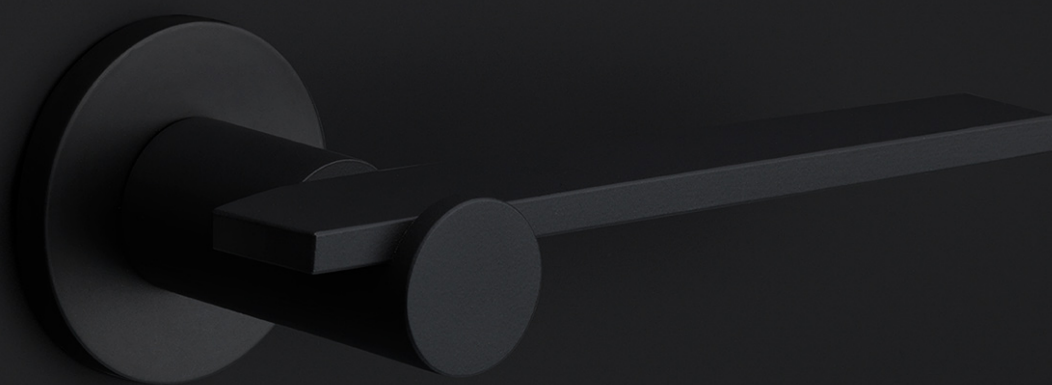

TENSE

by Bertram Beerbaum

METALFORM
FORMANI®