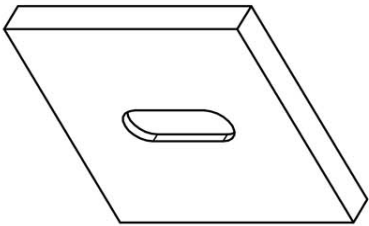

LSQBN50

lever handle accessory
key escutcheon
stainless steel

METALFORM

FORMANI®		Part number: 1501N010 LSQBN50 V01	
Description: LSQBN50		Format: A3	
Doc no.:	1501N010 LSQBN50 V01.dwg	Drawn by:	Christian Brimbois
Creation date:	10-2-2014	Formani Holland B.V. · Amerikalaan 55 · 6199 AE Maastricht Airport · tel: +31 (0)43 308 90 00 · www.formani.nl · info@formani.nl