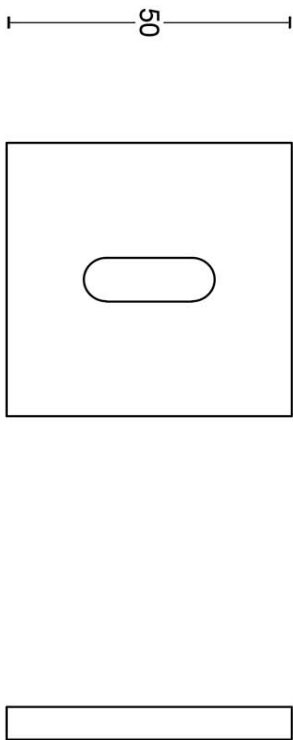

LSQBN50

lever handle accessory
key escutcheon
stainless steel

METALFORM

FORMANI®		Part number: 1501N010 LSQBN50 V01	
Description: LSQBN50		Format: A3	
Doc no.:	1501N010 LSQBN50 V01.dwg	Drawn by:	Christian Brimbois
Creation date:	10-2-2014	Formani Holland B.V. · Amerikalaan 55 · 6199 AE Maastricht Airport · tel: +31 (0)43 308 90 00 · www.formani.nl · info@formani.nl