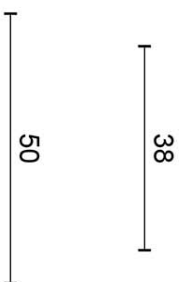

LSQBY50

lever handle accessory
profile cylinder escutcheon
stainless steel

METALFORM

FORMANI®

Part number:
1501Y010 LSQBY50 V01

Description:

LSQBY50

Format:

A3

Doc no.: 1501Y010 LSQBY50 V01.dwg

Drawn by: Christian Brimbois Creation date: 10-2-2014

Formani Holland B.V. · Amerikalaan 55 · 6199 AE Maastricht Airport · tel: +31 (0)43 308 90 00 · www.formani.nl · info@formani.nl