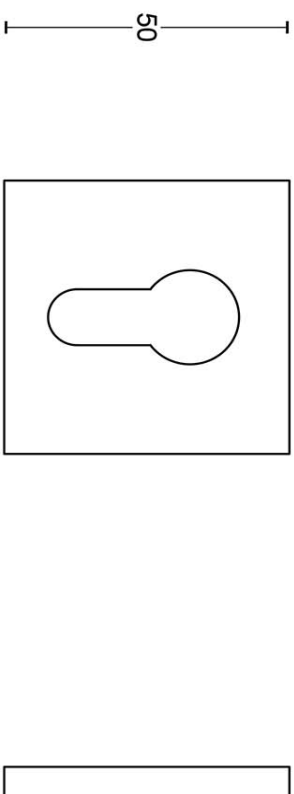

LSQBY50

lever handle accessory
profile cylinder escutcheon
stainless steel

METALFORM

FORMANI®

Part number:
1501Y010 LSQBY50 V01

Description:

LSQBY50

Format:

A3

Doc no.: 1501Y010 LSQBY50 V01.dwg

Drawn by: Christian Brimbois Creation date: 10-2-2014

Formani Holland B.V. · Amerikalaan 55 · 6199 AE Maastricht Airport · tel: +31 (0)43 308 90 00 · www.formani.nl · info@formani.nl