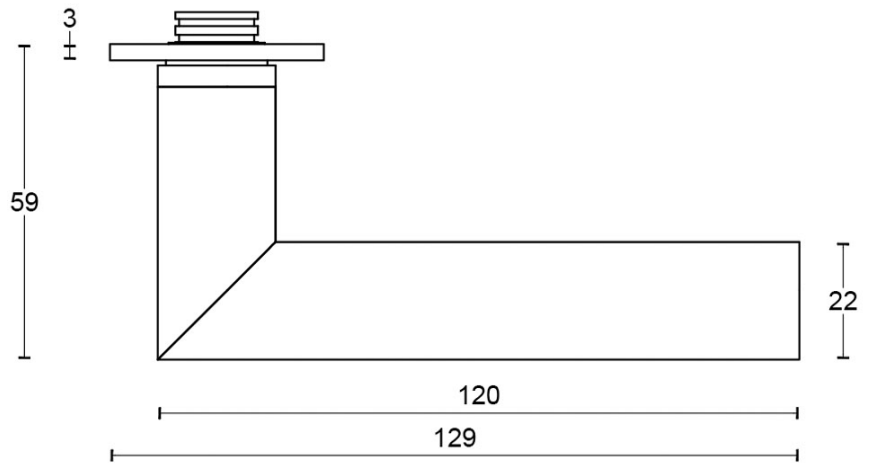

EAN code: 8718009212264

TWO by Piet Boon

The TWO series is a total concept collection consisting of door, window, and furniture fittings.

Finishes

- satin stainless steel
- satin stainless steel

METALFORM

<h1>FORMANI®</h1>		Part number:	
		Description:	
Doc no.:	2701D021 PBL22P236SFC V02.dwg	<h2>PBL22P236SFC</h2>	Format:
Drawn by:	Christian Brimbois		Creation date:
<small>Formani Holland B.V. · Amerikalaan 55 · 6199 AE Maastricht Airport · tel: +31 (0)43 308 90 00 · www.formani.nl · info@formani.nl</small>			