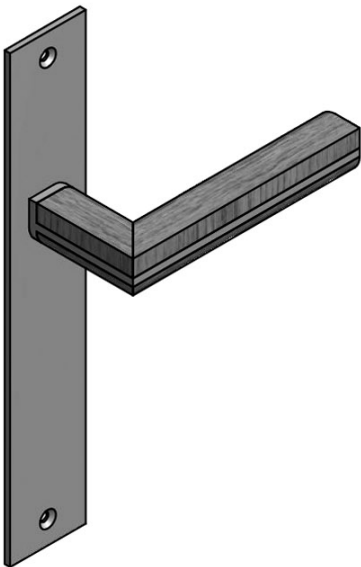

PBL22P236SFC

solid unsprung door handle on blind plate

Product information

Code: 2701D021INENOF

Finish: satin stainless steel

UNIT: Pair

Collection: TWO

Designer: Piet Boon

EAN code: 8718009212264

TWO by Piet Boon

The TWO series is a total concept collection consisting of door, window, and furniture fittings.

Finishes

- satin stainless steel
- satin stainless steel

METALFORM

<h1>FORMANI®</h1>		Part number:	
		Description:	
Doc no.:	2701D021 PBL22P236SFC V02.dwg	<h2>PBL22P236SFC</h2>	Format:
Drawn by:	Christian Brimbois		Creation date:
<small>Formani Holland B.V. · Amerikalaan 55 · 6199 AE Maastricht Airport · tel: +31 (0)43 308 90 00 · www.formani.nl · info@formani.nl</small>			

TWO

by Piet Boon

While the design of our TWO hardware series by Piet Boon may exude simplicity, it is in fact one of the most sophisticated products in the FORMANI collection. The intersection of the lever consists of two symmetrical parts that join in the middle of two separate arteries. Two out of three finishing combinations are with oak. The assembly of these fittings is completed with essential handwork that sees every piece of wood milled independently and fitted together with the stainless parts, like the pieces of an intricate puzzle. This complex, hand-made product is testament to many hours of hard work and dedication. The result is a truly stunning, unique design. This comprehensive collection of concepts door, window and furniture fittings is offered in three different expressions. First is the combination of stainless steel with natural oak; second is the line made from stainless steel and blackened oak; and third is the 100% stainless steel line.