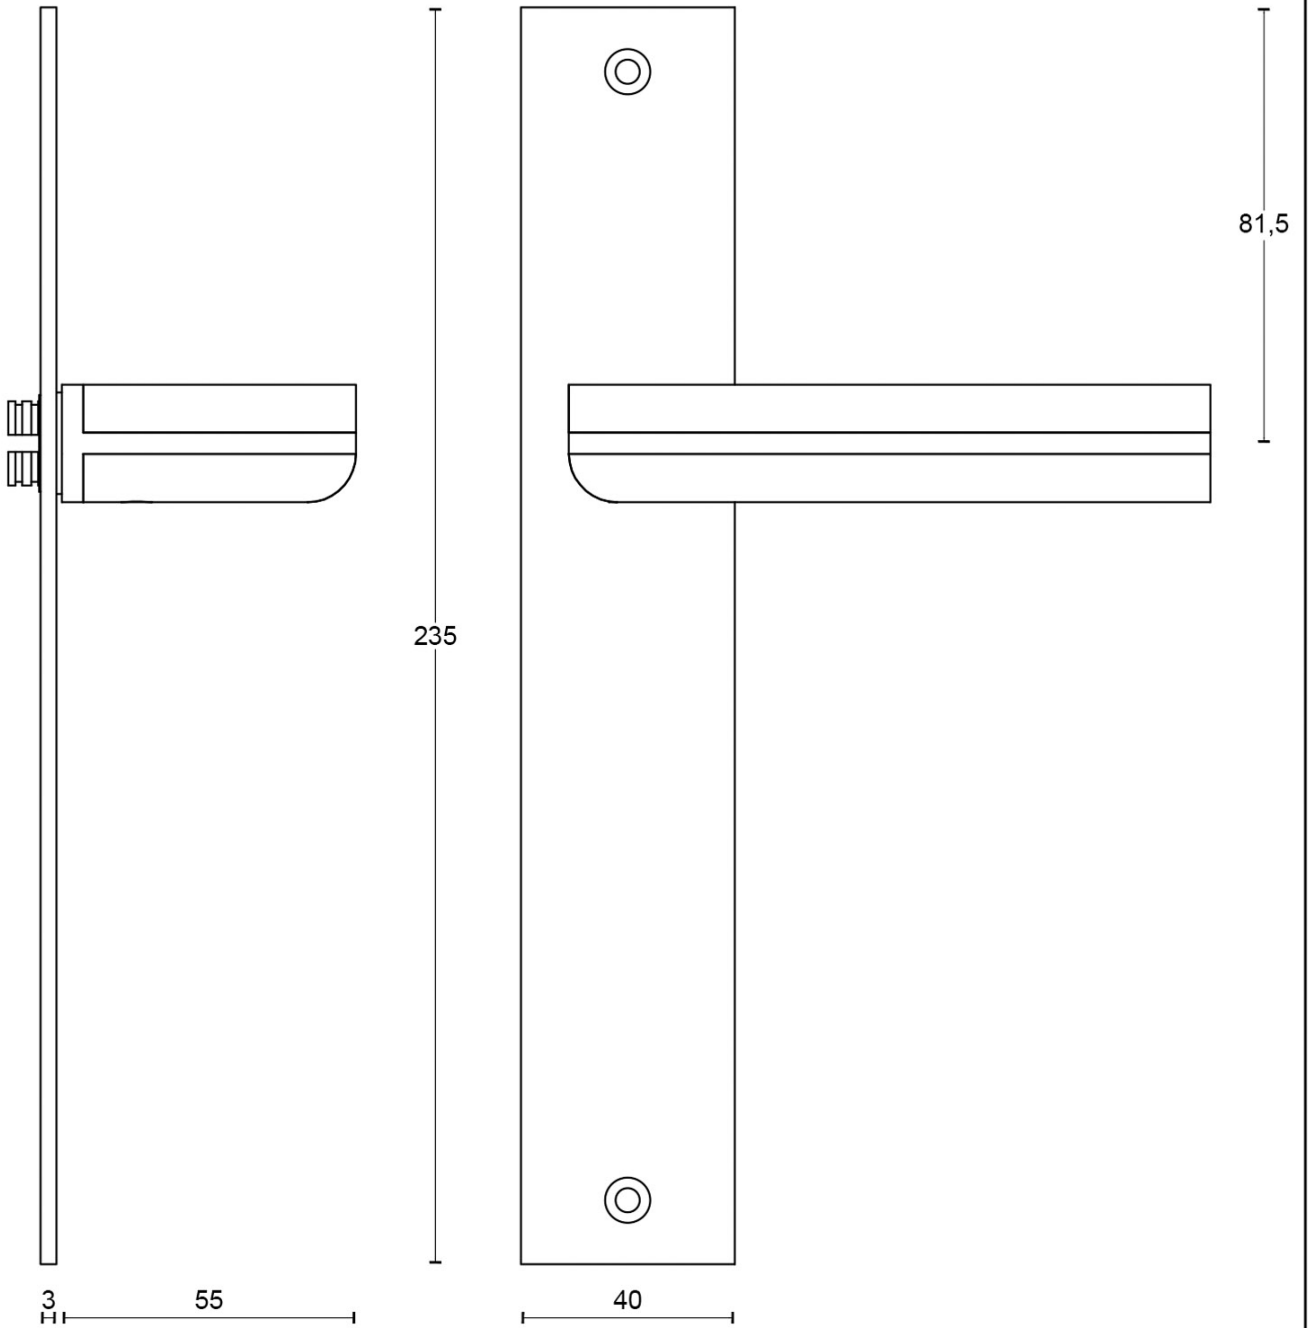

PBL22P236SFC

solid unsprung door handle on blind plate

Product information

Code: 2701D021INENOF

Finish: satin stainless steel

UNIT: Pair

Collection: TWO

Designer: Piet Boon

EAN code: 8718009212264

TWO by Piet Boon

The TWO series is a total concept collection consisting of door, window, and furniture fittings.

Finishes

- satin stainless steel
- satin stainless steel

METALFORM

<h1>FORMANI®</h1>		Part number:	
		Description:	
Doc no.:	2701D021 PBL22P236SFC V02.dwg	<h2>PBL22P236SFC</h2>	Format:
Drawn by:	Christian Brimbois		Creation date:
<small>Formani Holland B.V. · Amerikalaan 55 · 6199 AE Maastricht Airport · tel: +31 (0)43 308 90 00 · www.formani.nl · info@formani.nl</small>			