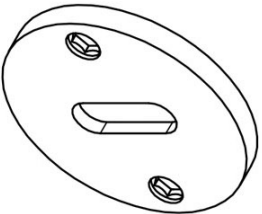

PBN50

lever handle accessory
key escutcheon
stainless steel

METALFORM

FORMANI®		Part number:	
Doc no.: 2701N001 PBN50 V03.dwg		2701N001 PBN50 V03	
Drawn by: Christian Brimbois		Description:	
Creation date: 28-2-2013		PBN50	
Formani Holland B.V. · Amerikalaan 55 · 6199 AE Maastricht Airport · tel: +31 (0)43 308 90 00 · www.formani.nl · info@formani.nl		Format:	
		A3