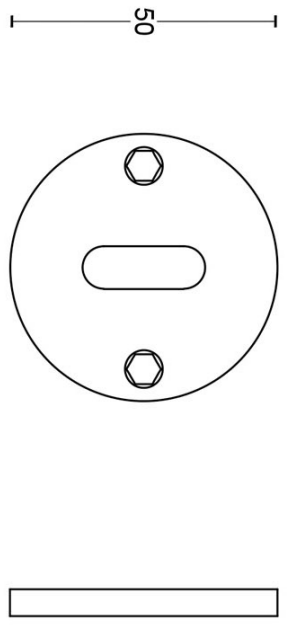

PBN50

lever handle accessory
key escutcheon
stainless steel

METALFORM

FORMANI®		Part number:	
Doc no.: 2701N001 PBN50 V03.dwg		2701N001 PBN50 V03	
Drawn by: Christian Brimbois		Description:	
Creation date: 28-2-2013		PBN50	
Formani Holland B.V. · Amerikalaan 55 · 6199 AE Maastricht Airport · tel: +31 (0)43 308 90 00 · www.formani.nl · info@formani.nl		Format:	
		A3