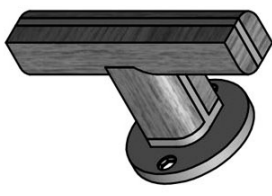

PBT22/50

solid double sprung door handle on rose

Product information

Code: 2701D020INEZO

Finish: satin stainless steel

UNIT: Pair

Collection: TWO

Designer: Piet Boon

EAN code: 8718009212219

TWO by Piet Boon

The TWO series is a total concept collection consisting of door, window, and furniture fittings.

Finishes

- satin stainless steel
- satin stainless steel

PBT22/50

solid sprung lever handle attached to rose
ideal lock backset 60mm
stainless steel/oak wood

TWO

by Piet Boon

While the design of our TWO hardware series by Piet Boon may exude simplicity, it is in fact one of the most sophisticated products in the FORMANI collection. The intersection of the lever consists of two symmetrical parts that join in the middle of two separate arteries. Two out of three finishing combinations are with oak. The assembly of these fittings is completed with essential handwork that sees every piece of wood milled independently and fitted together with the stainless parts, like the pieces of an intricate puzzle. This complex, hand-made product is testament to many hours of hard work and dedication. The result is a truly stunning, unique design. This comprehensive collection of concepts door, window and furniture fittings is offered in three different expressions. First is the combination of stainless steel with natural oak; second is the line made from stainless steel and blackened oak; and third is the 100% stainless steel line.