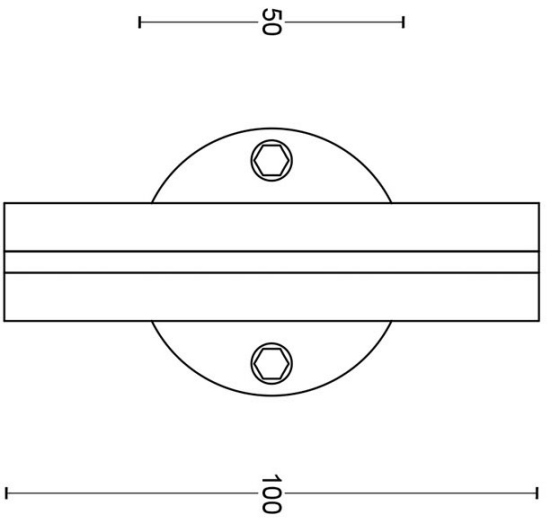

PBT22/50

solid double sprung door handle on rose

Product information

Code: 2701D020INEZO

Finish: satin stainless steel

UNIT: Pair

Collection: TWO

Designer: Piet Boon

EAN code: 8718009212219

TWO by Piet Boon

The TWO series is a total concept collection consisting of door, window, and furniture fittings.

Finishes

- satin stainless steel
- satin stainless steel

PBT22/50

solid sprung lever handle attached to rose
ideal lock backset 60mm
stainless steel/oak wood