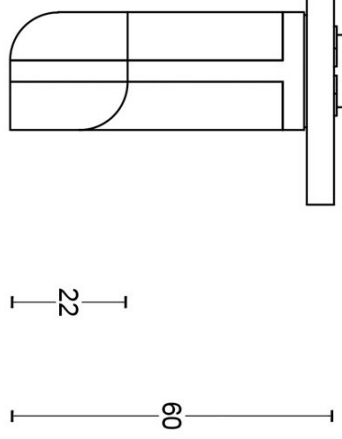

PBT22/50

solid double sprung door handle on rose

Product information

Code: 2701D020INEZO

Finish: satin stainless steel

UNIT: Pair

Collection: TWO

Designer: Piet Boon

EAN code: 8718009212219

TWO by Piet Boon

The TWO series is a total concept collection consisting of door, window, and furniture fittings.

Finishes

- satin stainless steel
- satin stainless steel

PBT22/50

solid sprung lever handle attached to rose
ideal lock backset 60mm
stainless steel/oak wood