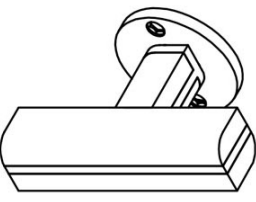

PBT22/50

solid double sprung door handle on rose

Product information

Code: 2701D020INEZO

Finish: satin stainless steel

UNIT: Pair

Collection: TWO

Designer: Piet Boon

EAN code: 8718009212219

TWO by Piet Boon

The TWO series is a total concept collection consisting of door, window, and furniture fittings.

Finishes

- satin stainless steel
- satin stainless steel

PBT22/50

solid sprung lever handle attached to rose
ideal lock backset 60mm
stainless steel/oak wood