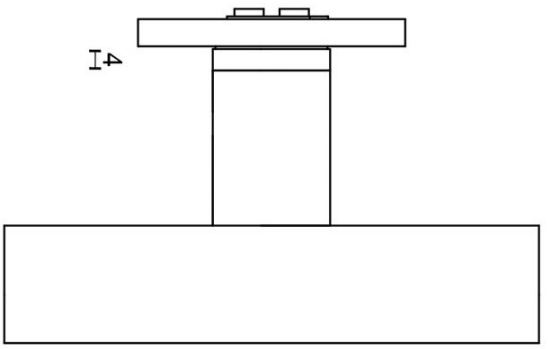

EAN code: 8718009212219

TWO by Piet Boon

The TWO series is a total concept collection consisting of door, window, and furniture fittings.

Finishes

- satin stainless steel
- satin stainless steel

PBT22/50

solid sprung lever handle attached to rose
ideal lock backset 60mm
stainless steel/oak wood