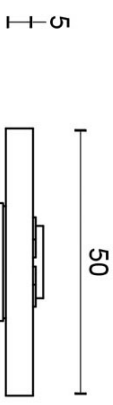

PBT22/50

solid double sprung door handle on rose

Product information

Code: 2701D020INEZO

Finish: satin stainless steel

UNIT: Pair

Collection: TWO

Designer: Piet Boon

EAN code: 8718009212219

TWO by Piet Boon

The TWO series is a total concept collection consisting of door, window, and furniture fittings.

Finishes

- satin stainless steel
- satin stainless steel

PBT22/50

solid sprung lever handle attached to rose
ideal lock backset 60mm
stainless steel/oak wood

METALFORM

FORMANI®		Part number:
Description:		PBT22/50
Doc no.:	2701D020 PBT22 50 V02.dwg	Format:
Drawn by:	Christian Brinbois	A3
Creation date:	26-3-2013	
Formani Holland B.V. · Amerikalaan 55 · 6199 AE Maastricht Airport · tel: +31 (0)43 308 90 00 · www.formani.nl · info@formani.nl		