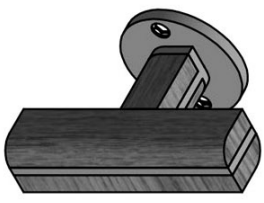

PBT22/50

solid double sprung door handle on rose

Product information

Code: 2701D020INEZO

Finish: satin stainless steel

UNIT: Pair

Collection: TWO

Designer: Piet Boon

EAN code: 8718009212219

TWO by Piet Boon

The TWO series is a total concept collection consisting of door, window, and furniture fittings.

Finishes

- satin stainless steel
- satin stainless steel

PBT22/50

solid sprung lever handle attached to rose
ideal lock backset 60mm
stainless steel/oak wood

TWO

by Piet Boon

While the design of our TWO hardware series by Piet Boon may exude simplicity, it is in fact one of the most sophisticated products in the FORMANI collection. The intersection of the lever consists of two symmetrical parts that join in the middle of two separate arteries. Two out of three finishing combinations are with oak. The assembly of these fittings is completed with essential handwork that sees every piece of wood milled independently and fitted together with the stainless parts, like the pieces of an intricate puzzle. This complex, hand-made product is testament to many hours of hard work and dedication. The result is a truly stunning, unique design. This comprehensive collection of concepts door, window and furniture fittings is offered in three different expressions. First is the combination of stainless steel with natural oak; second is the line made from stainless steel and blackened oak; and third is the 100% stainless steel line.