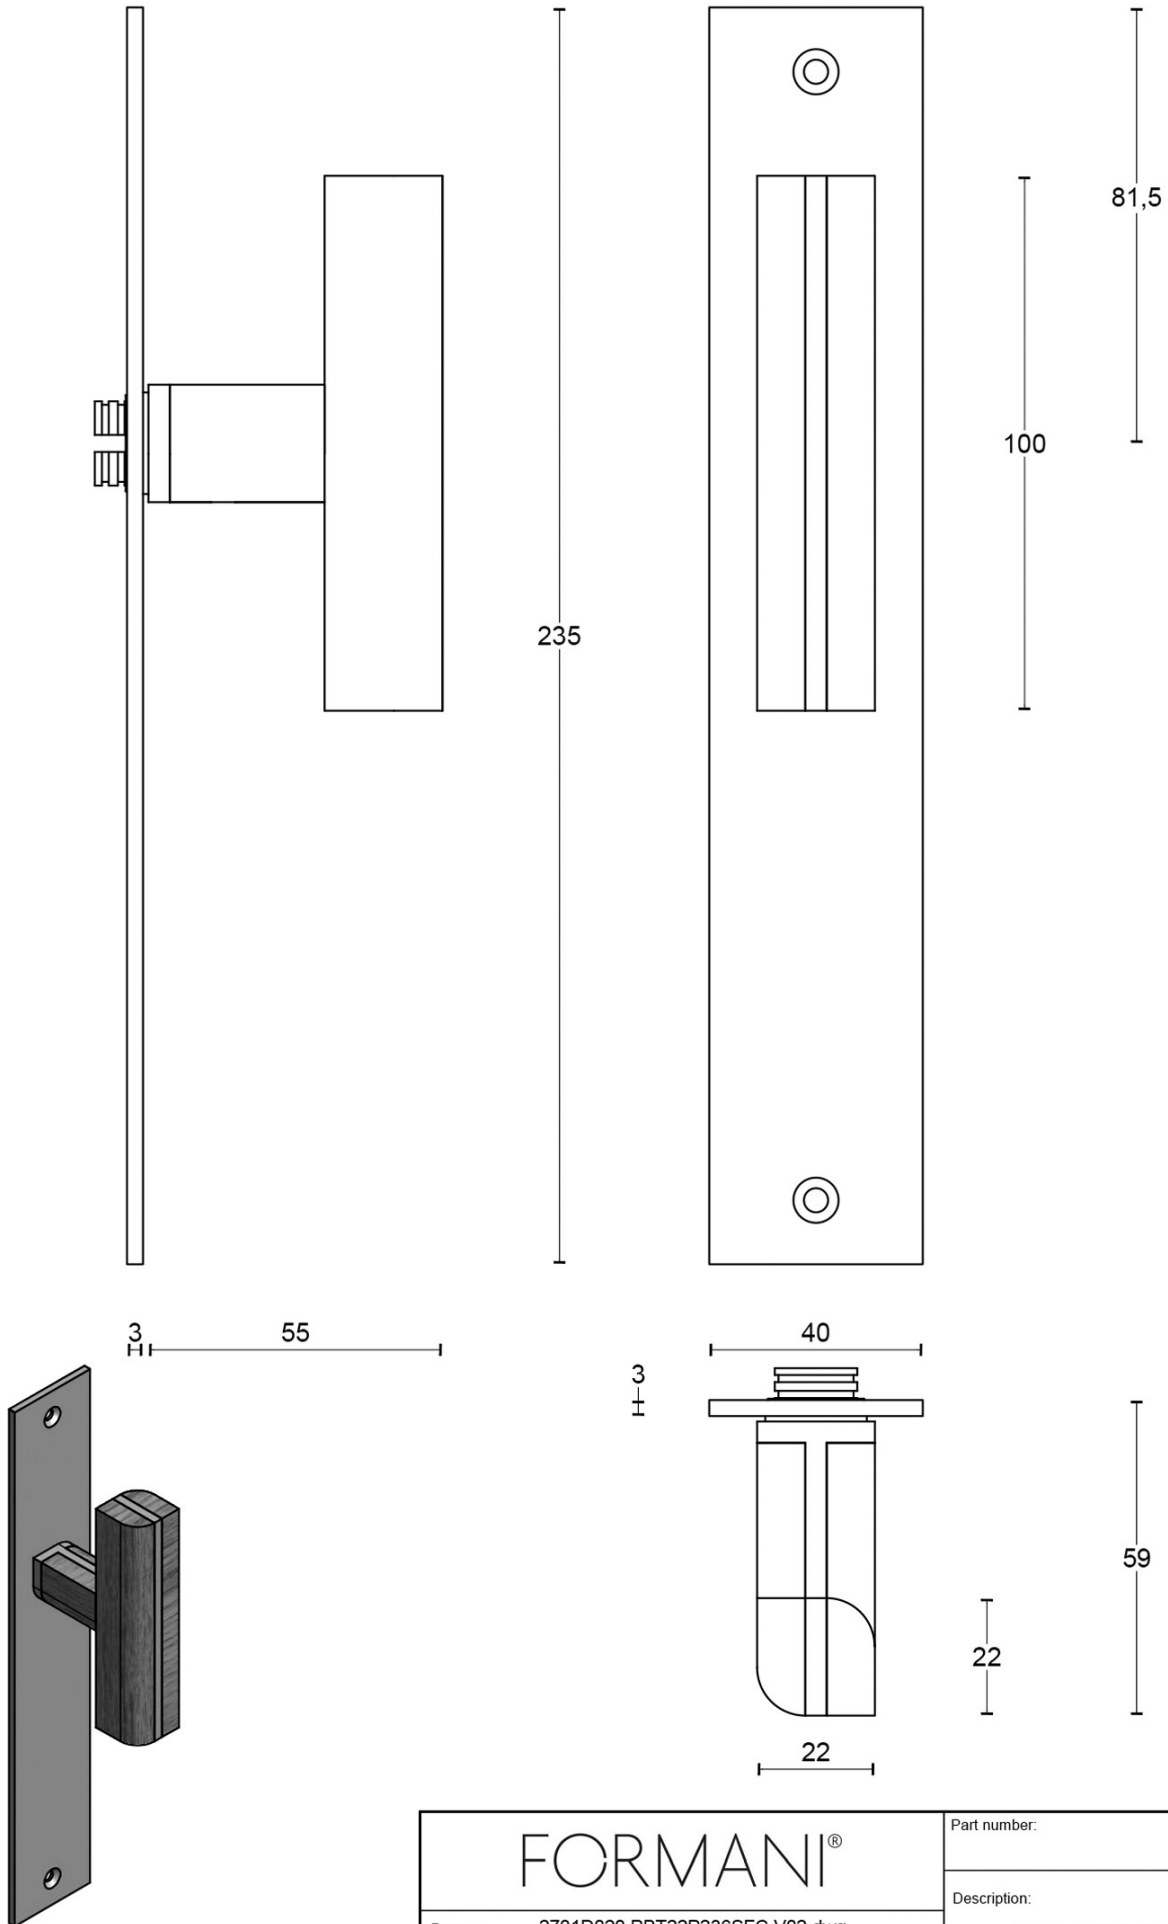

PBT22P236SFC

solid unsprung door handle on blind plate

Product information

Code: 2701D020INENOF

Finish: satin stainless steel

UNIT: Pair

Collection: TWO

Designer: Piet Boon

EAN code: 8718009212202

TWO by Piet Boon

The TWO series is a total concept collection consisting of door, window, and furniture fittings.

Finishes

- satin stainless steel
- satin stainless steel

METALFORM

<h2>FORMANI®</h2>		Part number:	
		Description:	
Doc no.:	2701D020 PBT22P236SFC V02.dwg	<h3>PBT22P236SFC</h3>	Format:
Drawn by:	Christian Brimbois		Creation date:
<small>Formani Holland B.V. · Amerikalaan 55 · 6199 AE Maastricht Airport · tel: +31 (0)43 308 90 00 · www.formani.nl · info@formani.nl</small>			