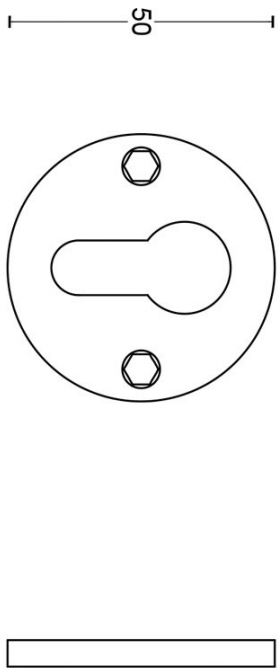

PBY50

lever handle accessory
profile cylinder escutcheon
stainless steel