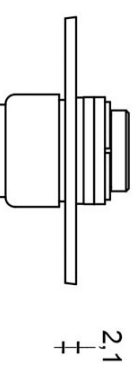

1938MRR50

solid unsprung lever handle
on rose

54

50

38

129

54

50