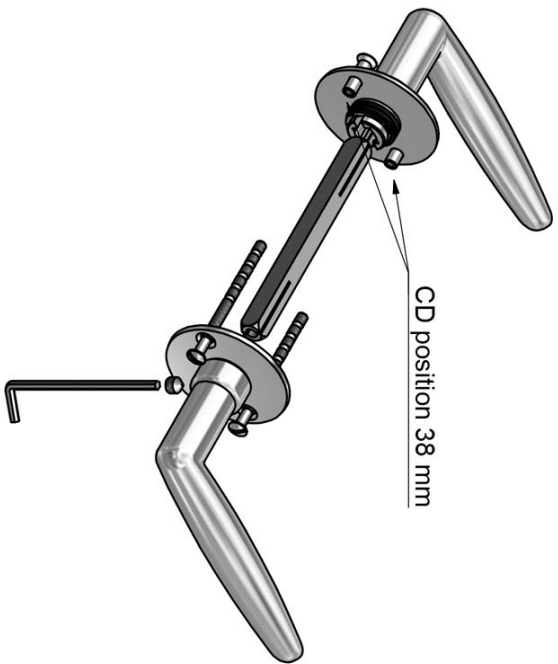

1938MRR50

solid unsprung door handle on round rose

Product information

Code: 0301D009NSXX0C

Finish: satin nickel

UNIT: Pair

Collection: TIMELESS

Designer: Formani

1938MRR50

solid unsprung lever handle
on rose

54

50

38

129

54

50