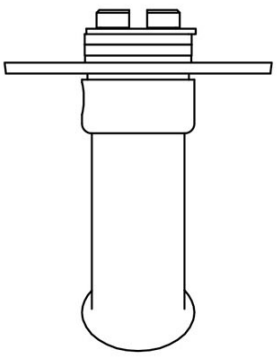

1938MRR50

solid unsprung door handle on round rose

Product information

Code: 0301D009NSXX0C

Finish: satin nickel

UNIT: Pair

Collection: TIMELESS

Designer: Formani

1938MRR50

solid unsprung lever handle
on rose

54

50

38

129

54

50