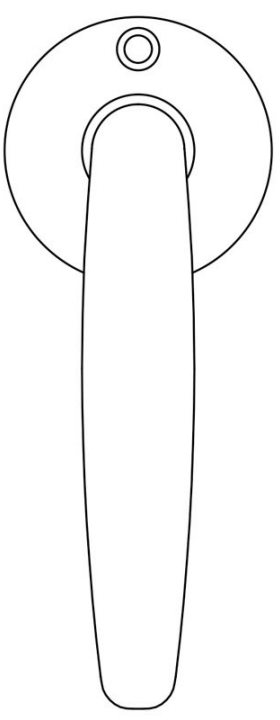

1938MRR50

solid unsprung door handle on round rose

Product information

Code: 0301D009NSXX0C

Finish: satin nickel

UNIT: Pair

Collection: TIMELESS

Designer: Formani

1938MRR50

solid unsprung lever handle
on rose

54

50

38

129

54

50