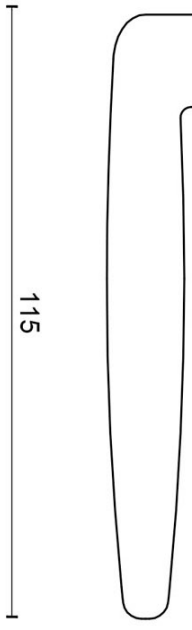

1938MRR50

solid unsprung door handle on round rose

Product information

Code: 0301D009NSXX0C

Finish: satin nickel

UNIT: Pair

Collection: TIMELESS

Designer: Formani

1938MRR50

solid unsprung lever handle
on rose

54

50

38

129

54

50

2,1

115

14,5

21

FORMANI®		Part number:	
Doc no.:	0301D009 1938 MRR50 V02.dwg	Description:	1938MRR50
Drawn by:	Christian Brimbois	Creation date:	18-12-2014
FORMANI HOLLAND B.V. - EUROPALAAN 12 6199 AB MAASTRICHT-AIRPORT NL		T. +31 (0)43 308 90 00	INFO@FORMANI.COM FORMANI.COM
		Format:	A3