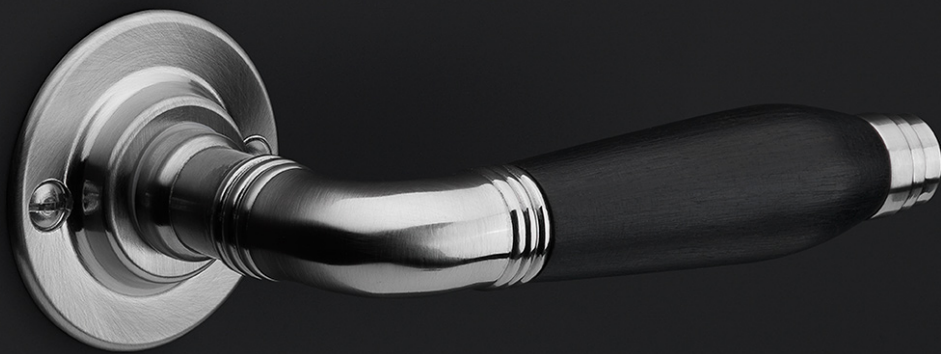

TIMELESS

by Formani

METALFORM
FORMANI®