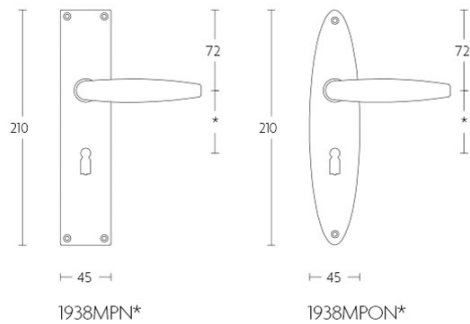

1938MPSFC

1938MPOSFC

1938MPN*

1938MPON*