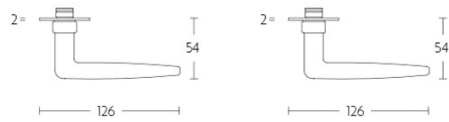

METALFORM

1938MPSFC

1938MPOSFC