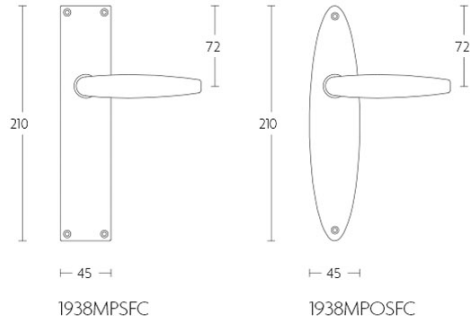

METALFORM

1938MPSFC

1938MPOSFC