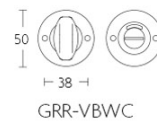

GRR-VBWC

*stiftafmeting opgeven bij bestelling
*state spindle dimension on order