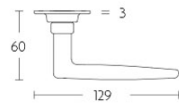

METALFORM

1938GRR50