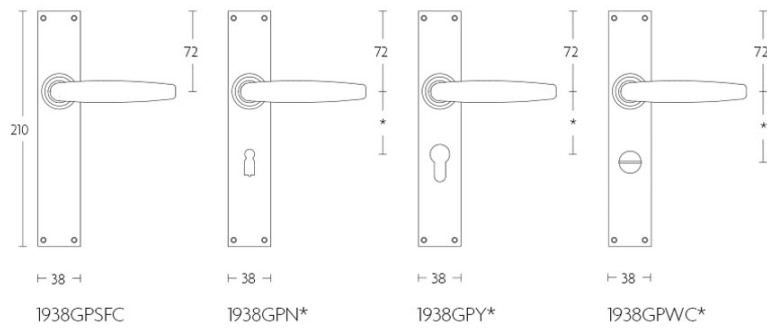

METALFORM

*afstand opgeven bij bestelling
*state distance on order