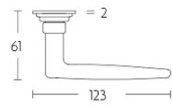

METALFORM

*afstand opgeven bij bestelling
*state distance on order