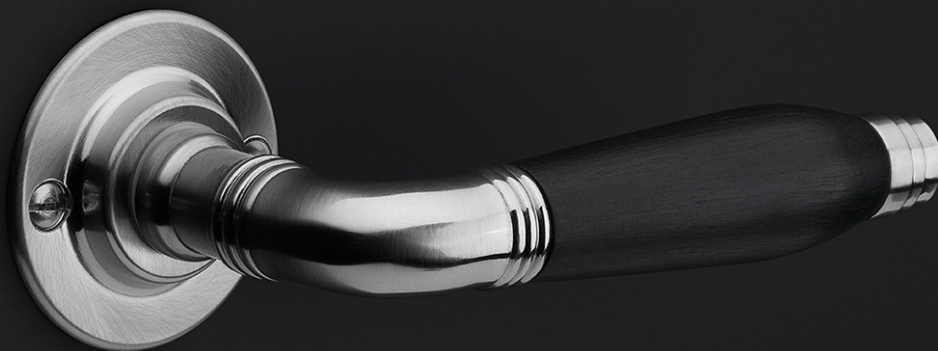

TIMELESS

by Formani

METALFORM
FORMANI®