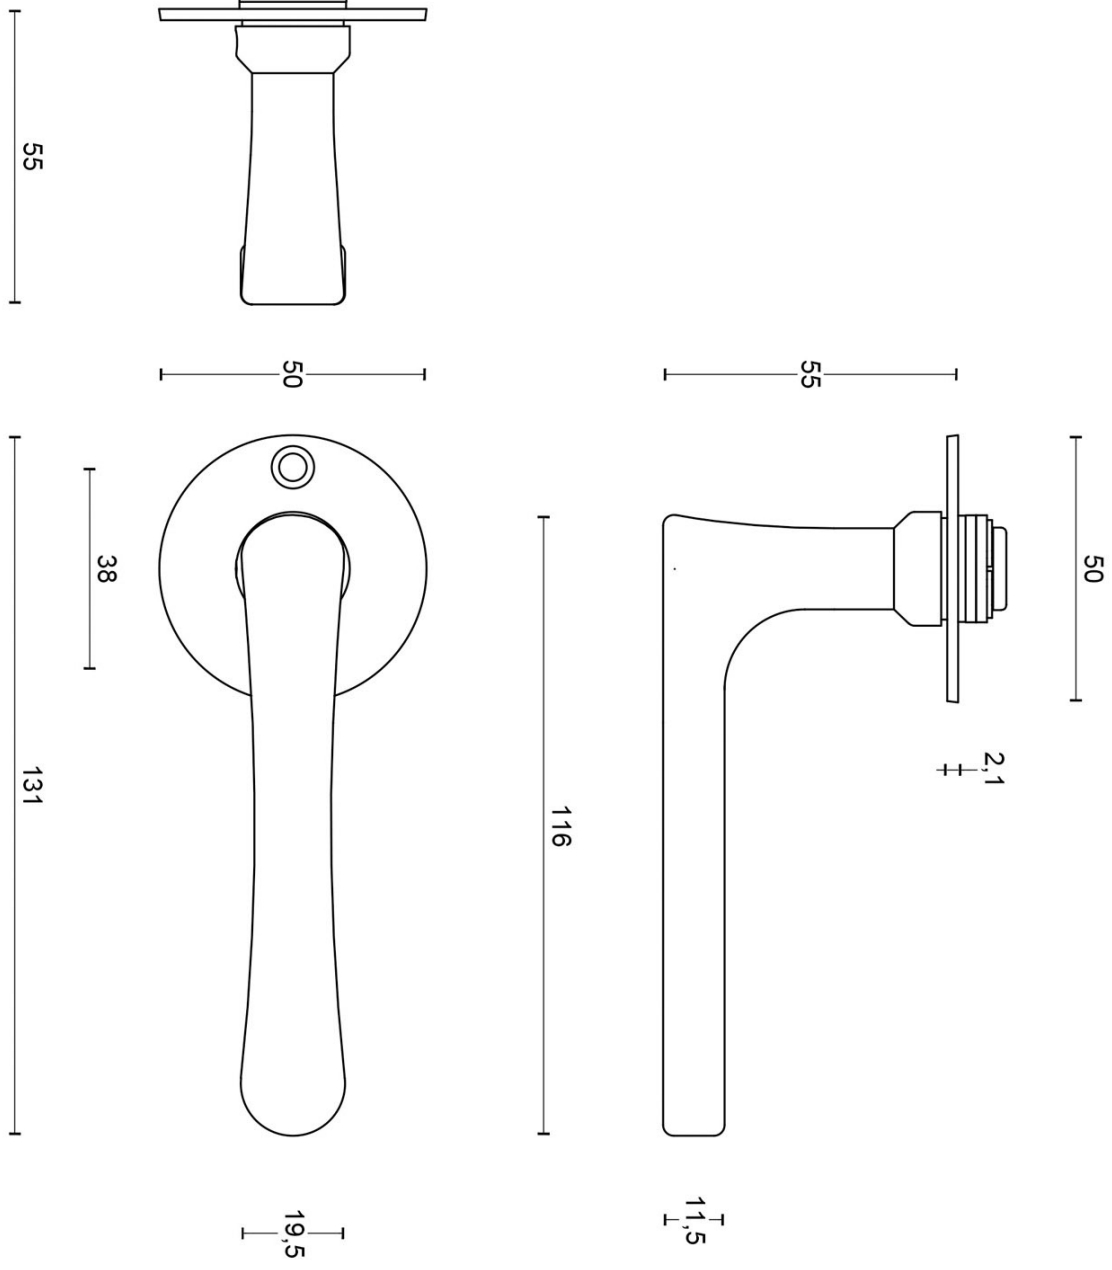

1935MRR50

solid unsprung door handle on round rose

Product information

Code: 0301D016NLXX0C

Finish: bright nickel

UNIT: Pair

Collection: TIMELESS

Designer: Formani

EAN code: 8718009244661

TIMELESS by Formani

The TIMELESS series is a total concept collection consisting of door, window, and furniture fittings.

Finishes

- satin nickel
- bright nickel

1935MRR50

solid unsprung lever handle
on rose