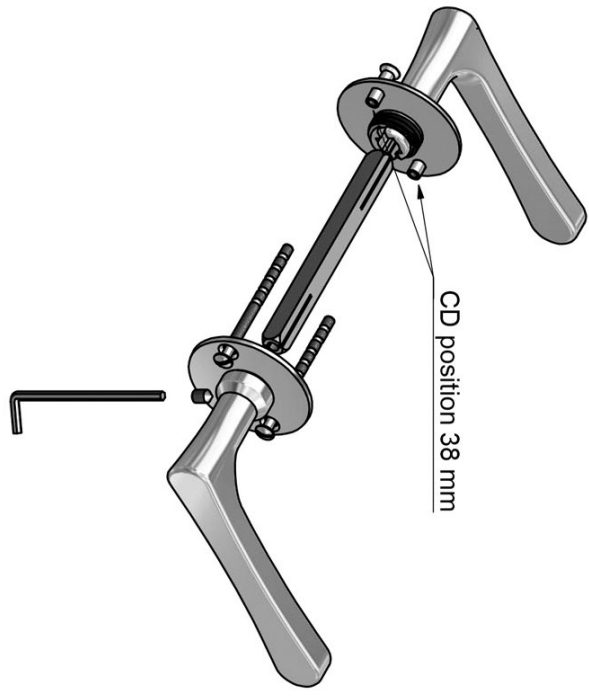

1935MRR50

solid unsprung door handle on round rose

Product information

Code: 0301D016NLXX0C

Finish: bright nickel

UNIT: Pair

Collection: TIMELESS

Designer: Formani

EAN code: 8718009244661

TIMELESS by Formani

The TIMELESS series is a total concept collection consisting of door, window, and furniture fittings.

Finishes

- satin nickel
- bright nickel

1935MRR50

solid unsprung lever handle
on rose