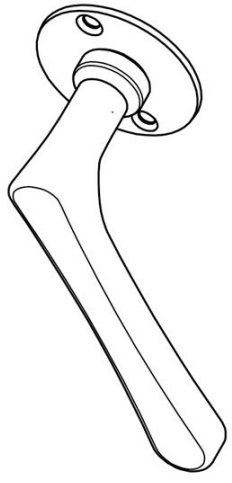

1935MRR50

solid unsprung door handle on round rose

Product information

Code: 0301D016NLXX0C

Finish: bright nickel

UNIT: Pair

Collection: TIMELESS

Designer: Formani

EAN code: 8718009244661

TIMELESS by Formani

The TIMELESS series is a total concept collection consisting of door, window, and furniture fittings.

Finishes

- satin nickel
- bright nickel

1935MRR50

solid unsprung lever handle
on rose