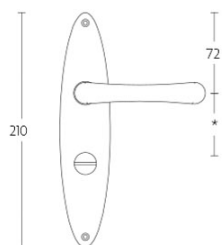

1935MPOWC*

*afstand opgeven bij bestelling
*state distance on order