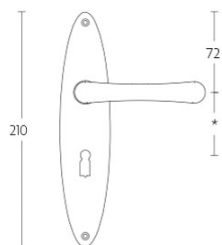

METALFORM

1935MPON*

*afstand opgeven bij bestelling
*state distance on order