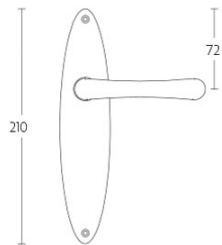

1935MPOSFC