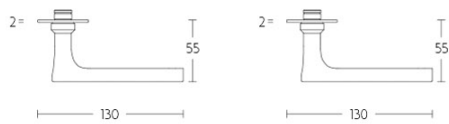

METALFORM

1935MPSFC