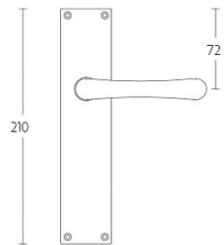

METALFORM

1935MPSFC