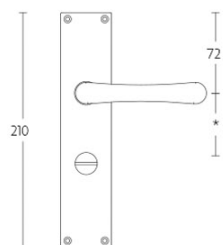

METALFORM

1935MPWC*

*afstand opgeven bij bestelling
*state distance on order