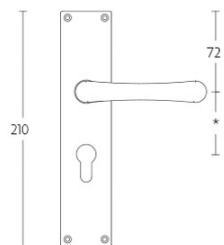

METALFORM

1935MPY*

*afstand opgeven bij bestelling
*state distance on order