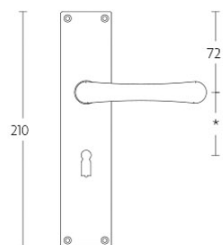

METALFORM

1935MPN*

*afstand opgeven bij bestelling
*state distance on order