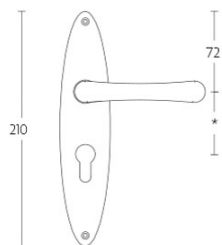

METALFORM

1935MPOY*

*afstand opgeven bij bestelling
*state distance on order