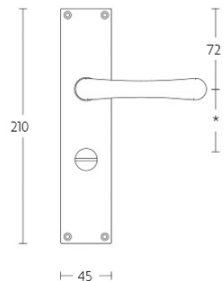

METALFORM

1935MPWC*

*afstand opgeven bij bestelling
*state distance on order