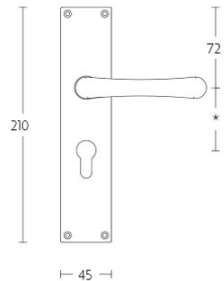

METALFORM

1935MPY*

*afstand opgeven bij bestelling
*state distance on order