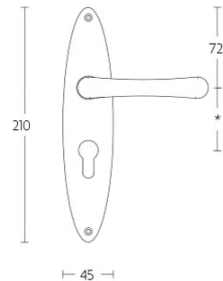

METALFORM

1935MPOY*

*afstand opgeven bij bestelling
*state distance on order