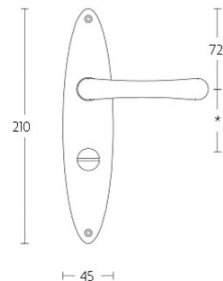

1935MPOWC*

*afstand opgeven bij bestelling
*state distance on order