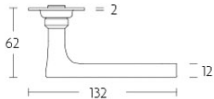

METALFORM

1935GRR50