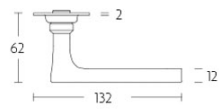

METALFORM

1935GRR50