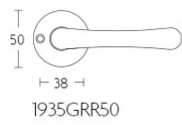

METALFORM

1935GRR50