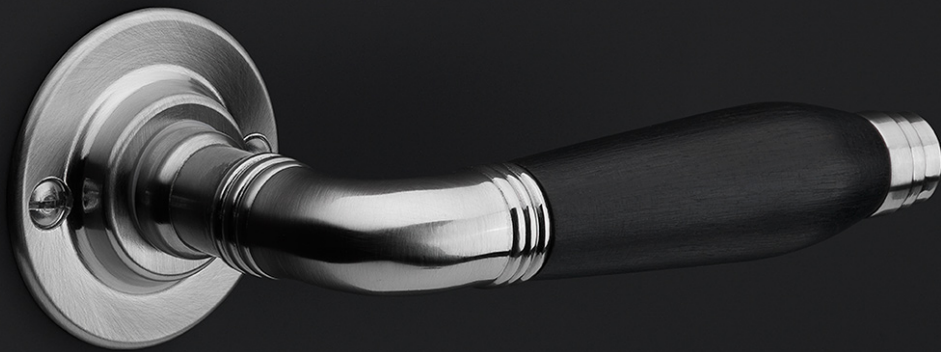

TIMELESS

by Formani

METALFORM
FORMANI®