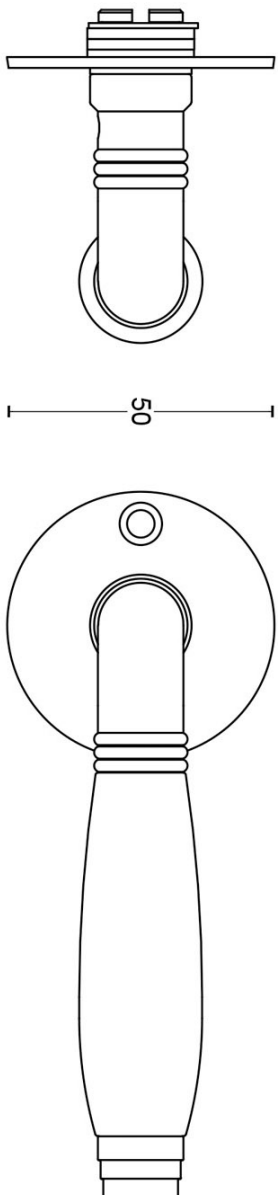

1934MRR50

solid unsprung door handle on round rose

Product information

Code: 2001D007NSEBOC

Finish: satin nickel

UNIT: Pair

Collection: TIMELESS

Designer: Formani

EAN code: 8718009101704

TIMELESS by Formani

The TIMELESS series is a total concept collection consisting of door, window, and furniture fittings.

Finishes

- satin nickel
- bright nickel
- brass unlacquered

1934MRR50

solid unsprung lever handle
on rose

METALFORM

FORMANI®		Part number:	1934MRR50	
Doc no.:	2001D007 1934MRR50 V02.dwg	Description:	1934MRR50	
Drawn by:	Christian Brimbois	Creation date:	17-12-2014	Format:
FORMANI HOLLAND B.V. - EUROPALAAN 12 6199 AB MAASTRICHT-AIRPORT NL		T. +31 (0)43 308 90 00 INFO@FORMANI.COM FORMANI.COM		
				A3