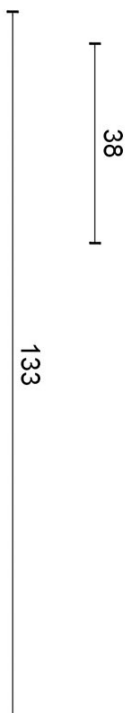

1934MRR50

solid unsprung door handle on round rose

Product information

Code: 2001D007NSEBOC

Finish: satin nickel

UNIT: Pair

Collection: TIMELESS

Designer: Formani

EAN code: 8718009101704

TIMELESS by Formani

The TIMELESS series is a total concept collection consisting of door, window, and furniture fittings.

Finishes

- satin nickel
- bright nickel
- brass unlacquered

1934MRR50

solid unsprung lever handle
on rose

METALFORM

FORMANI®		Part number:	1934MRR50	
Doc no.:	2001D007 1934MRR50 V02.dwg	Description:	1934MRR50	
Drawn by:	Christian Brimbois	Creation date:	17-12-2014	Format:
FORMANI HOLLAND B.V. - EUROPALAAN 12 6199 AB MAASTRICHT-AIRPORT NL		T. +31 (0)43 308 90 00 INFO@FORMANI.COM FORMANI.COM		
				A3