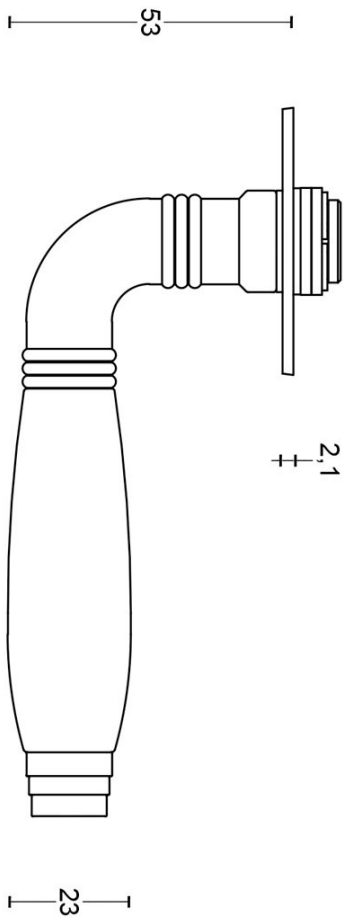

1934MRR50

solid unsprung door handle on round rose

Product information

Code: 2001D007NSEBOC

Finish: satin nickel

UNIT: Pair

Collection: TIMELESS

Designer: Formani

1934MRR50

solid unsprung lever handle
on rose

METALFORM

FORMANI®		Part number:	1934MRR50	
Doc no.:	2001D007 1934MRR50 V02.dwg	Description:	1934MRR50	
Drawn by:	Christian Brimbois	Creation date:	17-12-2014	Format:
FORMANI HOLLAND B.V. - EUROPALAAN 12 6199 AB MAASTRICHT-AIRPORT NL		T. +31 (0)43 308 90 00 INFO@FORMANI.COM FORMANI.COM		
				A3