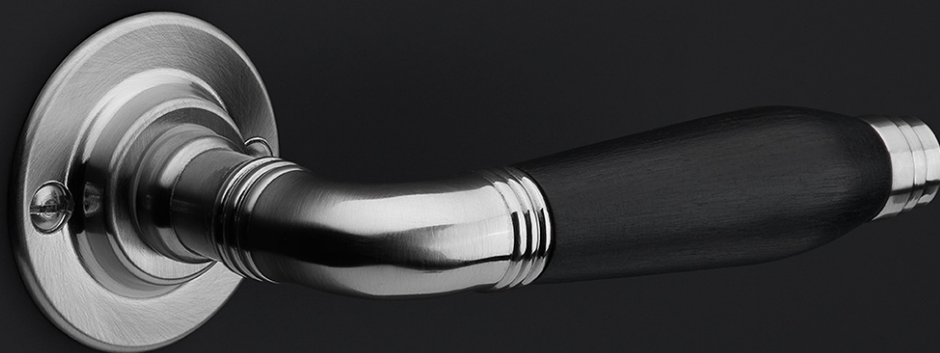

TIMELESS

by Formani

METALFORM
FORMANI®