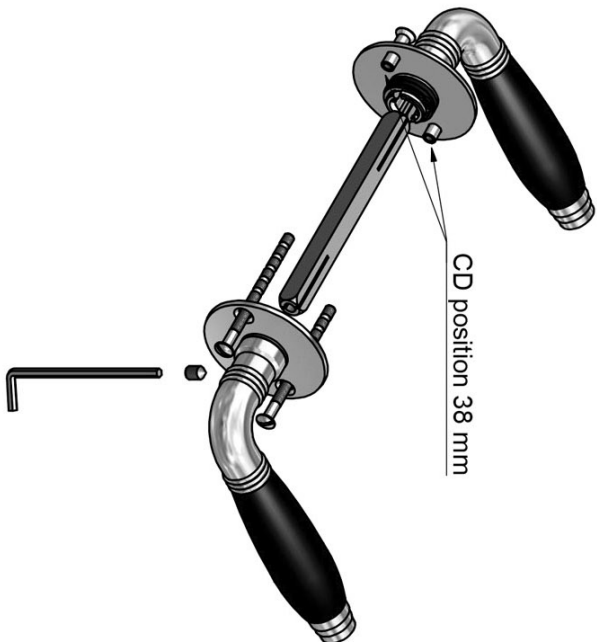

1934MRR50

solid unsprung door handle on round rose

Product information

Code: 2001D007NSEBOC

Finish: satin nickel

UNIT: Pair

Collection: TIMELESS

Designer: Formani

EAN code: 8718009101704

TIMELESS by Formani

The TIMELESS series is a total concept collection consisting of door, window, and furniture fittings.

Finishes

- satin nickel
- bright nickel
- brass unlacquered

1934MRR50

solid unsprung lever handle
on rose

METALFORM

FORMANI®		Part number:	1934MRR50	
Doc no.:	2001D007 1934MRR50 V02.dwg	Description:	1934MRR50	
Drawn by:	Christian Brimbois	Creation date:	17-12-2014	Format:
FORMANI HOLLAND B.V. - EUROPALAAN 12 6199 AB MAASTRICHT-AIRPORT NL		T. +31 (0)43 308 90 00 INFO@FORMANI.COM FORMANI.COM		
				A3