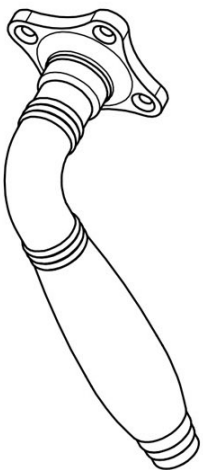

1934MRK37

solid unsprung door handle on clover rose

Product information

Code: 2001D007OLEBOH

Finish: brass unlacquered

UNIT: Pair

Collection: TIMELESS

Designer: Formani

EAN code: 8718009101919

TIMELESS by Formani

The TIMELESS series is a total concept collection consisting of door, window, and furniture fittings.

Finishes

- satin nickel
- bright nickel
- brass unlacquered

1934MRK37

solid unsprung lever handle
on rose

FORMANI®

Part number:

Description:

Doc no.: 2001D007 1934MRK37 V03.dwg

Drawn by: Christian Brimbois Creation date: 17-12-2014

1934MRK37