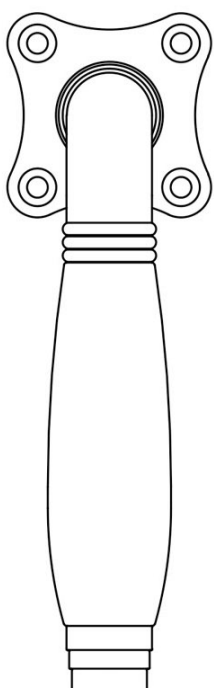

1934MRK37

solid unsprung door handle on clover rose

Product information

Code: 2001D007OLEBOH

Finish: brass unlacquered

UNIT: Pair

Collection: TIMELESS

Designer: Formani

EAN code: 8718009101919

TIMELESS by Formani

The TIMELESS series is a total concept collection consisting of door, window, and furniture fittings.

Finishes

- satin nickel
- bright nickel
- brass unlacquered

1934MRK37

solid unsprung lever handle
on rose

FORMANI®

Part number:

Description:

Doc no.: 2001D007 1934MRK37 V03.dwg

Drawn by: Christian Brimbois Creation date: 17-12-2014

1934MRK37