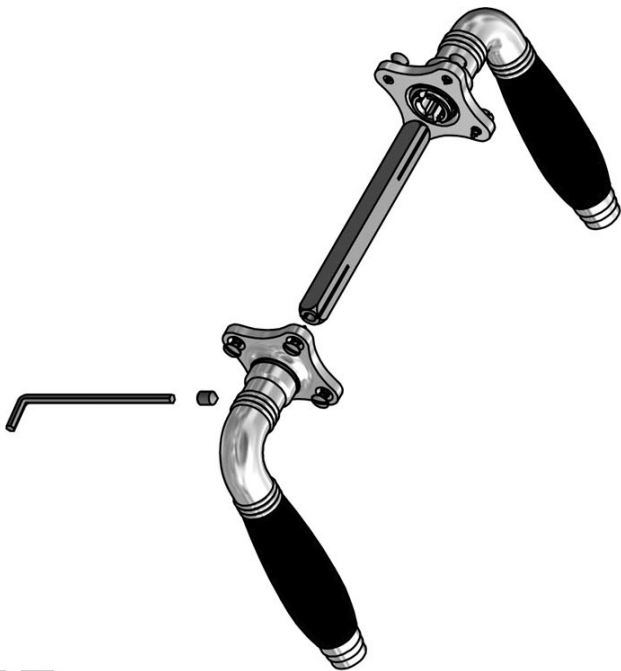

1934MRK37

solid unsprung door handle on clover rose

Product information

Code: 2001D007OLEBOH

Finish: brass unlacquered

UNIT: Pair

Collection: TIMELESS

Designer: Formani

EAN code: 8718009101919

TIMELESS by Formani

The TIMELESS series is a total concept collection consisting of door, window, and furniture fittings.

Finishes

- satin nickel
- bright nickel
- brass unlacquered

1934MRK37

solid unsprung lever handle
on rose

FORMANI®

Part number:

Description:

Doc no.: 2001D007 1934MRK37 V03.dwg

Drawn by: Christian Brimbois Creation date: 17-12-2014

1934MRK37