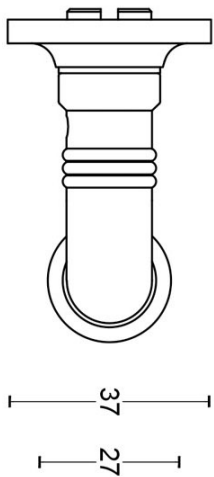

1934MRK37

solid unsprung door handle on clover rose

Product information

Code: 2001D007OLEBOH

Finish: brass unlacquered

UNIT: Pair

Collection: TIMELESS

Designer: Formani

1934MRK37

solid unsprung lever handle
on rose

FORMANI®

Part number:

Description:

Doc no.: 2001D007 1934MRK37 V03.dwg

Drawn by: Christian Brimbois Creation date: 17-12-2014

1934MRK37