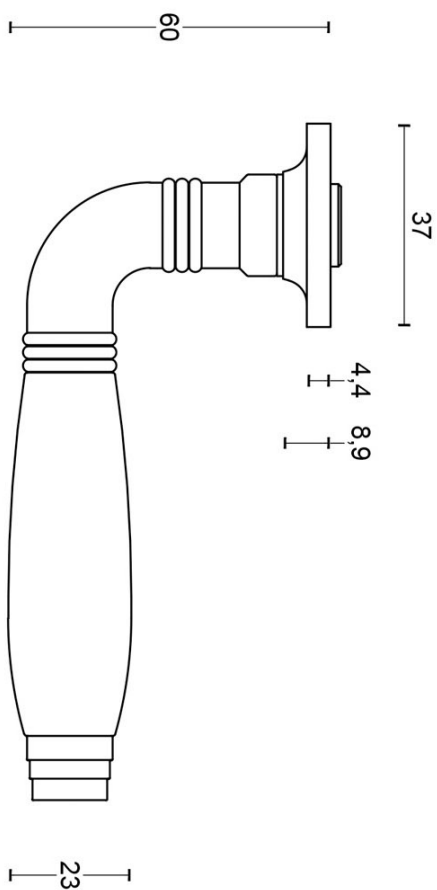

1934MRK37

solid unsprung door handle on clover rose

Product information

Code: 2001D007OLEBOH

Finish: brass unlacquered

UNIT: Pair

Collection: TIMELESS

Designer: Formani

1934MRK37

solid unsprung lever handle
on rose

FORMANI®

Part number:

Description:

Doc no.: 2001D007 1934MRK37 V03.dwg

Drawn by: Christian Brimbois Creation date: 17-12-2014

1934MRK37