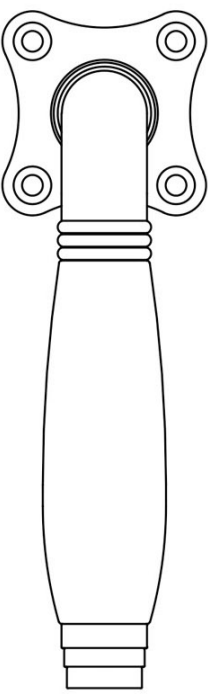

1934MRK37

solid unsprung door handle on clover rose

Product information

Code: 2001D007NSEB0H

Finish: satin nickel

UNIT: Pair

Collection: TIMELESS

Designer: Formani

EAN code: 8718009101735

TIMELESS by Formani

The TIMELESS series is a total concept collection consisting of door, window, and furniture fittings.

Finishes

- satin nickel
- bright nickel
- brass unlacquered

1934MRK37

solid unsprung lever handle
on rose

FORMANI®

Part number:

Description:

Doc no.: 2001D007 1934MRK37 V03.dwg

Drawn by: Christian Brimbois Creation date: 17-12-2014

1934MRK37