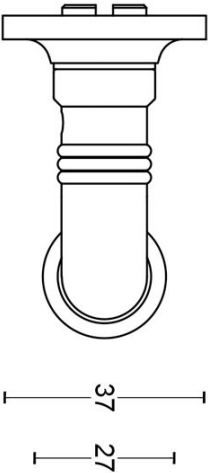

1934MRK37

solid unsprung door handle on clover rose

Product information

Code: 2001D007NSEB0H

Finish: satin nickel

UNIT: Pair

Collection: TIMELESS

Designer: Formani

1934MRK37

solid unsprung lever handle
on rose

FORMANI®

Part number:

Description:

Doc no.: 2001D007 1934MRK37 V03.dwg

Drawn by: Christian Brimbois Creation date: 17-12-2014

1934MRK37