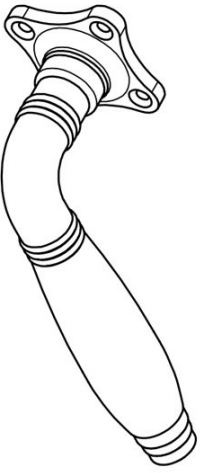

1934MRK37

solid unsprung door handle on clover rose

Product information

Code: 2001D007NSEB0H

Finish: satin nickel

UNIT: Pair

Collection: TIMELESS

Designer: Formani

EAN code: 8718009101735

TIMELESS by Formani

The TIMELESS series is a total concept collection consisting of door, window, and furniture fittings.

Finishes

- satin nickel
- bright nickel
- brass unlacquered

1934MRK37

solid unsprung lever handle
on rose

FORMANI®

Part number:

Description:

Doc no.: 2001D007 1934MRK37 V03.dwg

Drawn by: Christian Brimbois Creation date: 17-12-2014

1934MRK37