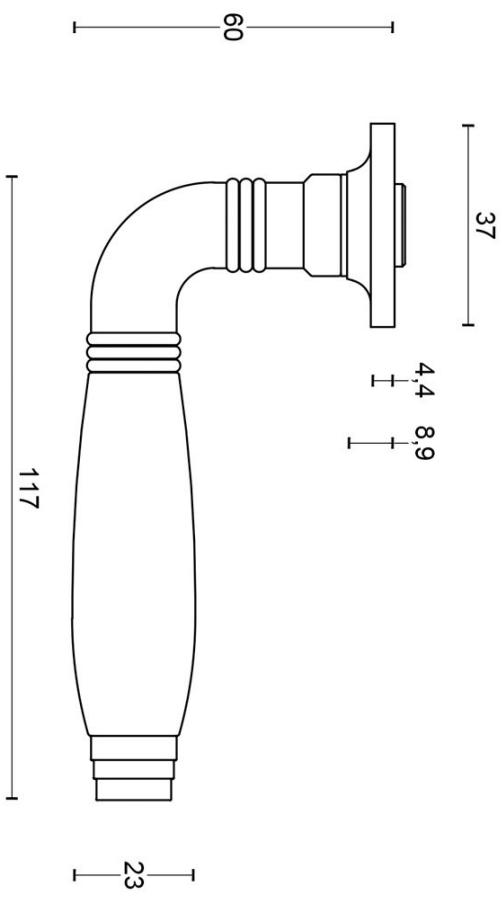

1934MRK37

solid unsprung door handle on clover rose

Product information

Code: 2001D007NSEB0H

Finish: satin nickel

UNIT: Pair

Collection: TIMELESS

Designer: Formani

1934MRK37

solid unsprung lever handle
on rose

FORMANI®

Part number:

Description:

Doc no.: 2001D007 1934MRK37 V03.dwg

Drawn by: Christian Brimbois Creation date: 17-12-2014

1934MRK37