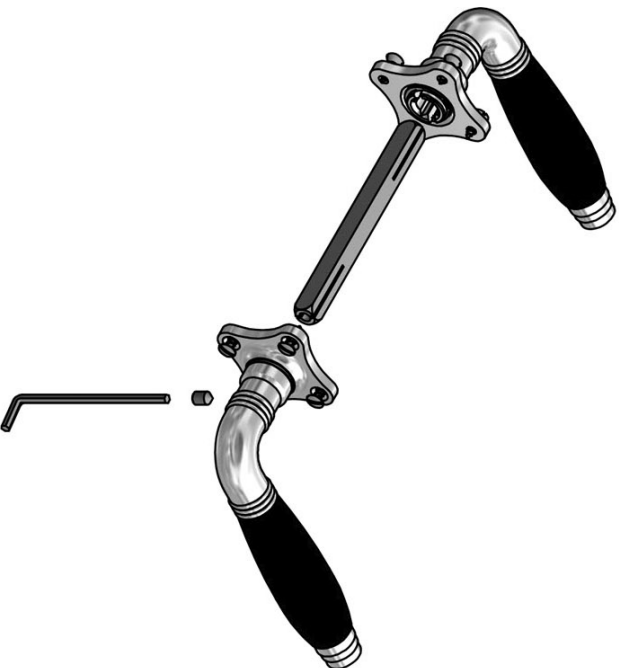

1934MRK37

solid unsprung door handle on clover rose

Product information

Code: 2001D007NSEB0H

Finish: satin nickel

UNIT: Pair

Collection: TIMELESS

Designer: Formani

EAN code: 8718009101735

TIMELESS by Formani

The TIMELESS series is a total concept collection consisting of door, window, and furniture fittings.

Finishes

- satin nickel
- bright nickel
- brass unlacquered

1934MRK37

solid unsprung lever handle
on rose

FORMANI®

Part number:

Description:

Doc no.: 2001D007 1934MRK37 V03.dwg

Drawn by: Christian Brimbois Creation date: 17-12-2014

1934MRK37