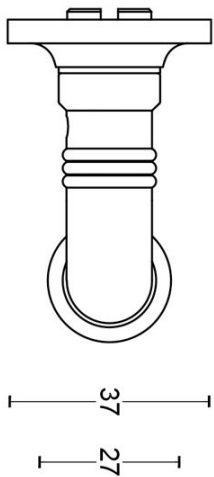

# 1934MRK37

solid unsprung lever handle  
on rose

**FORMANI®**

Part number:

Description:

Doc no.: 2001D007 1934MRK37 V03.dwg

Drawn by: Christian Brimbois Creation date: 17-12-2014

**1934MRK37**