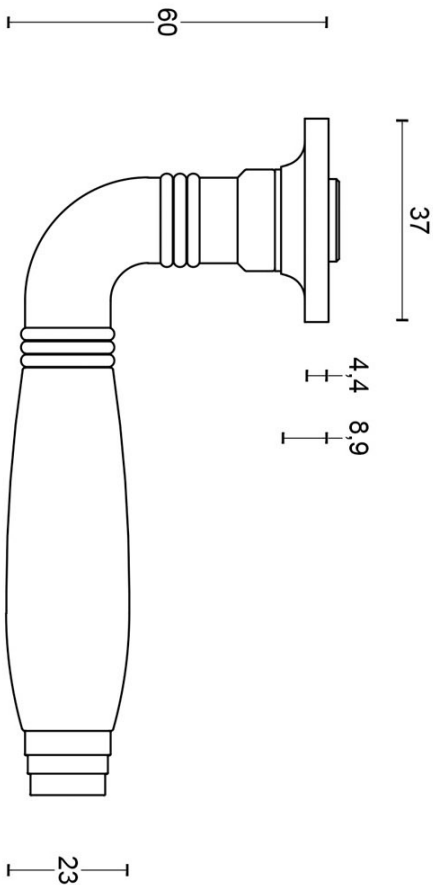

# 1934MRK37

solid unsprung lever handle  
on rose

**FORMANI®**

Part number:

Description:

Doc no.: 2001D007 1934MRK37 V03.dwg

Drawn by: Christian Brimbois Creation date: 17-12-2014

**1934MRK37**