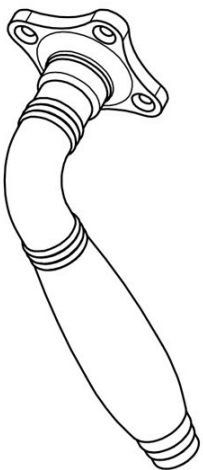

## 1934MRK37

solid unsprung door handle on clover rose

### Product information

Code: 2001D007NSEB0H

Finish: satin nickel

UNIT: Pair

Collection: TIMELESS

Designer: Formani

EAN code: 8718009101735

# 1934MRK37

solid unsprung lever handle  
on rose

**FORMANI®**

Part number:

Description:

Doc no.: 2001D007 1934MRK37 V03.dwg

Drawn by: Christian Brimbois Creation date: 17-12-2014

**1934MRK37**