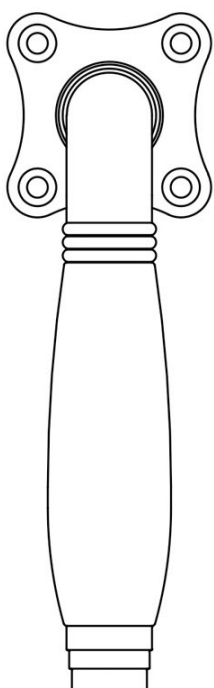

## 1934MRK37

solid unsprung door handle on clover rose

### Product information

Code: 2001D007NSEB0H

Finish: satin nickel

UNIT: Pair

Collection: TIMELESS

Designer: Formani

EAN code: 8718009101735

# 1934MRK37

solid unsprung lever handle  
on rose

**FORMANI®**

Part number:

Description:

Doc no.: 2001D007 1934MRK37 V03.dwg

Drawn by: Christian Brimbois Creation date: 17-12-2014

**1934MRK37**