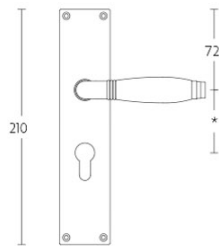

METALFORM

1934MPY*

*afstand opgeven bij bestelling
*state distance on order