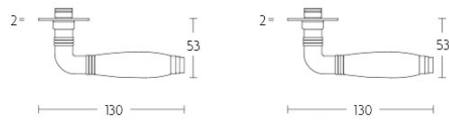

METALFORM

1934MPSFC