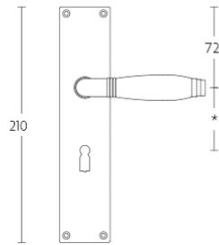

METALFORM

1934MPN*

*afstand opgeven bij bestelling
*state distance on order