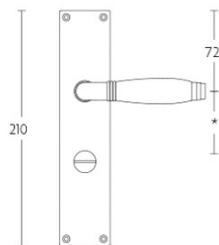

METALFORM

1934MPWC*

*afstand opgeven bij bestelling
*state distance on order