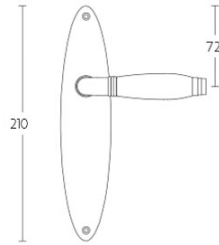

1934MPOSFC