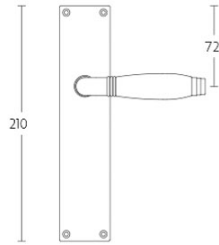

METALFORM

1934MPSFC