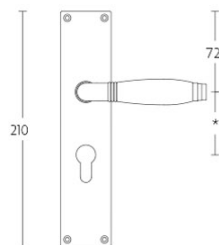

METALFORM

1934MPY*

*afstand opgeven bij bestelling
*state distance on order