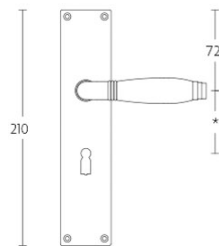

METALFORM

1934MPN*

*afstand opgeven bij bestelling
*state distance on order