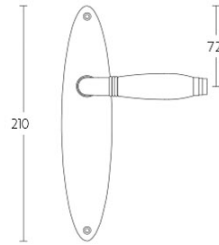

1934MPOSFC