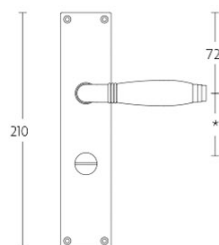

METALFORM

1934MPWC*

*afstand opgeven bij bestelling
*state distance on order