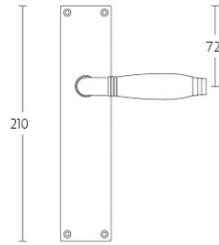

METALFORM

1934MPSFC