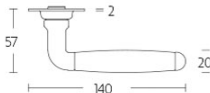

METALFORM

1932XLGRR50