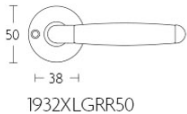

METALFORM

1932XLGRR50