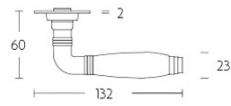

METALFORM

1934GRR50