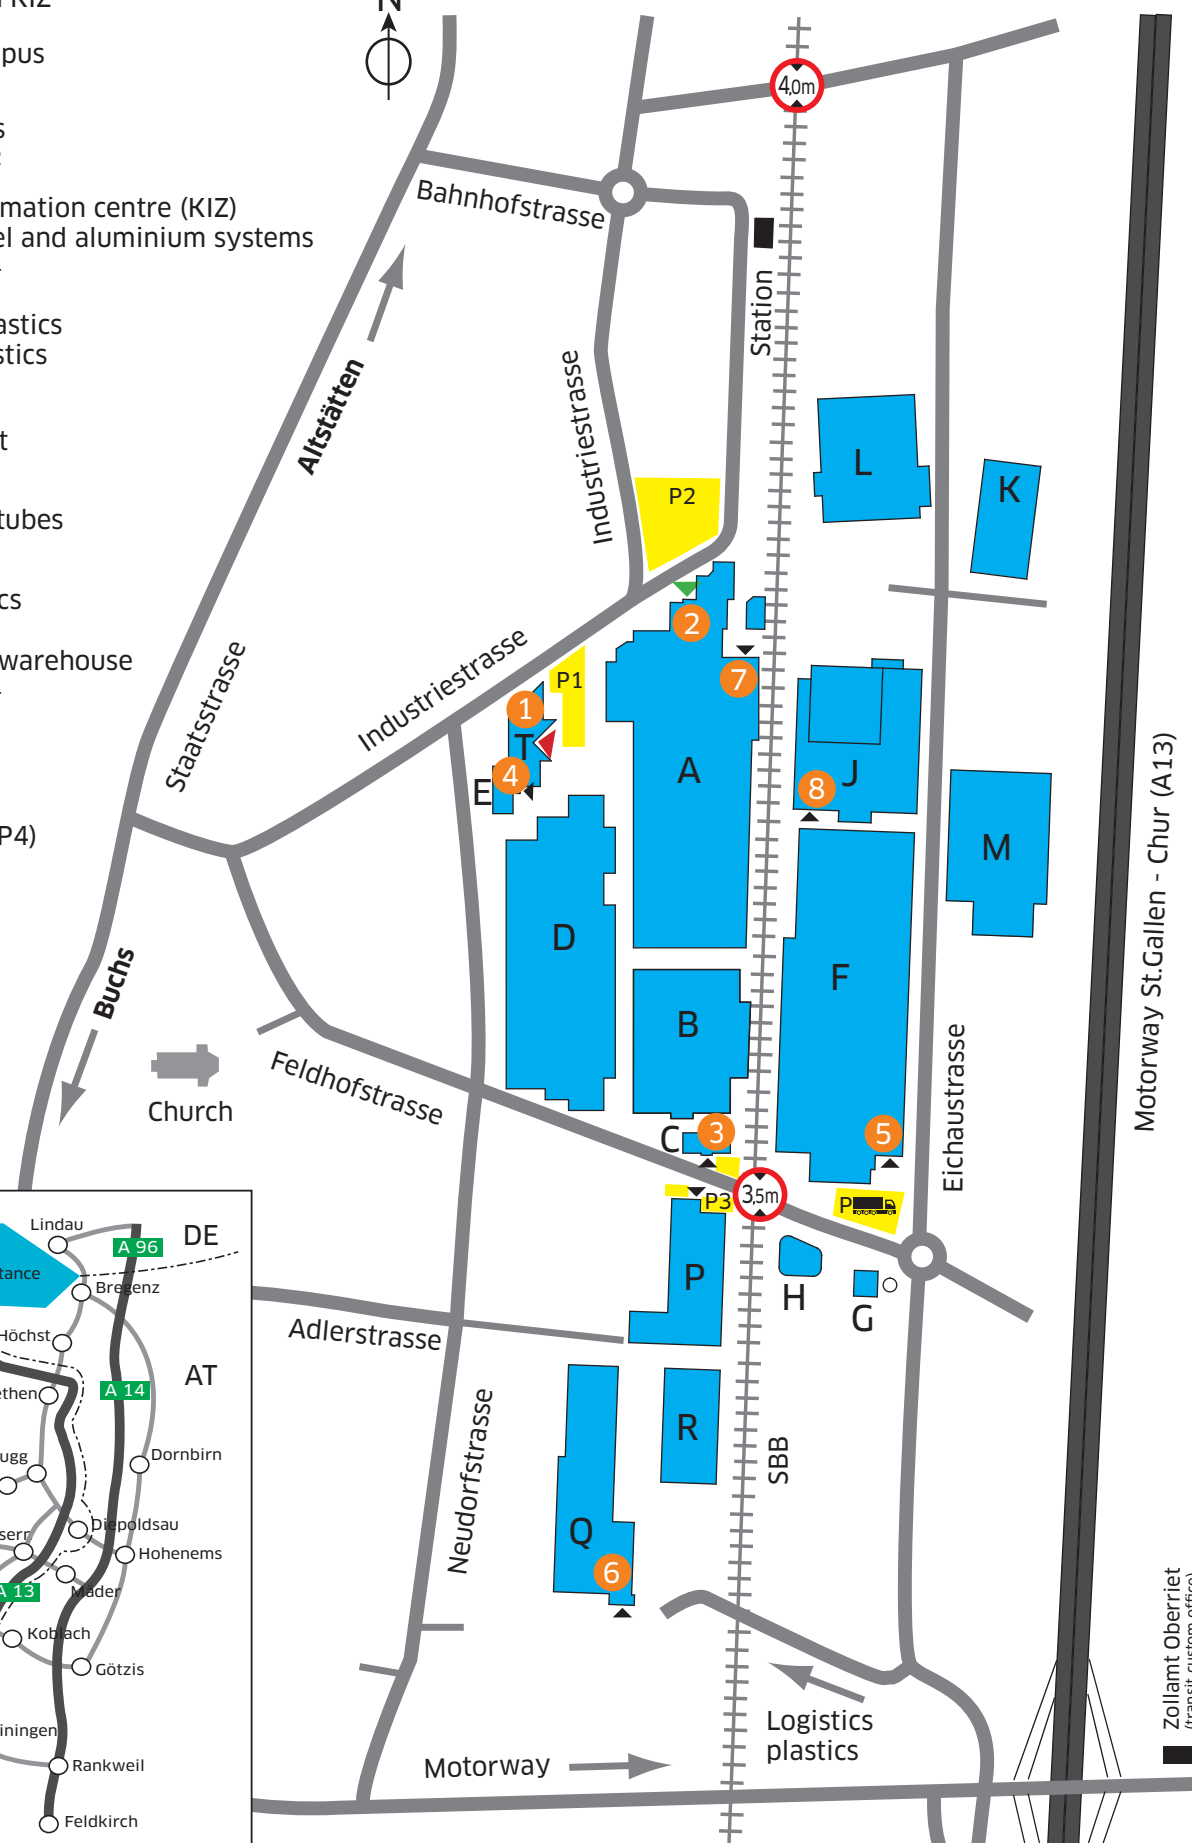

▲ Main reception KIZ

▲ Reception Campus

1 Jansen Campus
Industriestrasse 32

2 Customer information centre (KIZ)
Showroom steel and aluminium systems
Industriestrasse 34

3 Distribution plastics
Showroom plastics
Feldhofstrasse 11

4 Staff restaurant
Neudorfstrasse 48

5 Logistics steel tubes
Eichastrasse 7b

6 Logistics plastics

7 Delivery main warehouse
Industriestrasse 34

8 Delivery hall J
Eichastrasse 7c

● Car park (P1 - P4)

▲ Entrance

Village of Oberriet

Motorway St.Gallen - Chur (A13)

Zollamt Oberriet
(transit custom office)