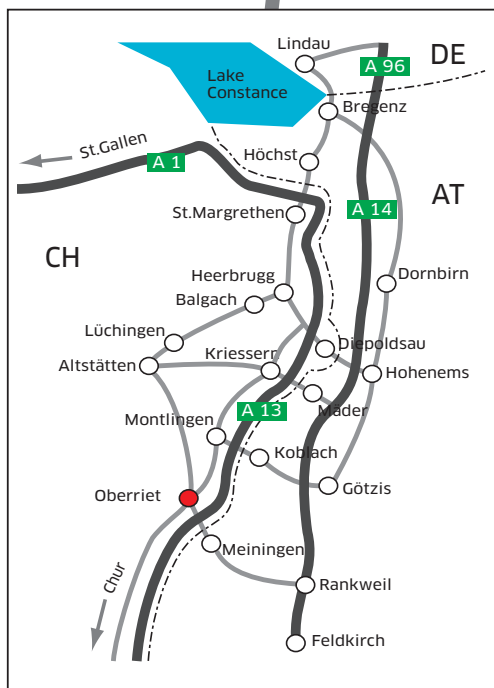

▲ Main reception KIZ

▲ Reception Campus

1 Jansen Campus
 Industriestrasse 32

2 Customer information centre (KIZ)
 Showroom steel and aluminium systems
 Industriestrasse 34

3 Distribution plastics
 Showroom plastics
 Feldhofstrasse 11

4 Staff restaurant
 Neudorfstrasse 48

5 Logistics steel tubes
 Eichastrasse 7b

6 Logistics plastics

7 Delivery main warehouse
 Industriestrasse 34

8 Delivery hall J
 Eichastrasse 7c

● Car park (P1 - P4)

▲ Entrance

Village of Oberriet

Motorway St.Gallen - Chur (A13)

Zollamt Oberriet
 (transit custom office)

METALFORM

MASTERS OF METAL

UNITED KINGDOM

METALFORM

NORWAYMETAL LTD