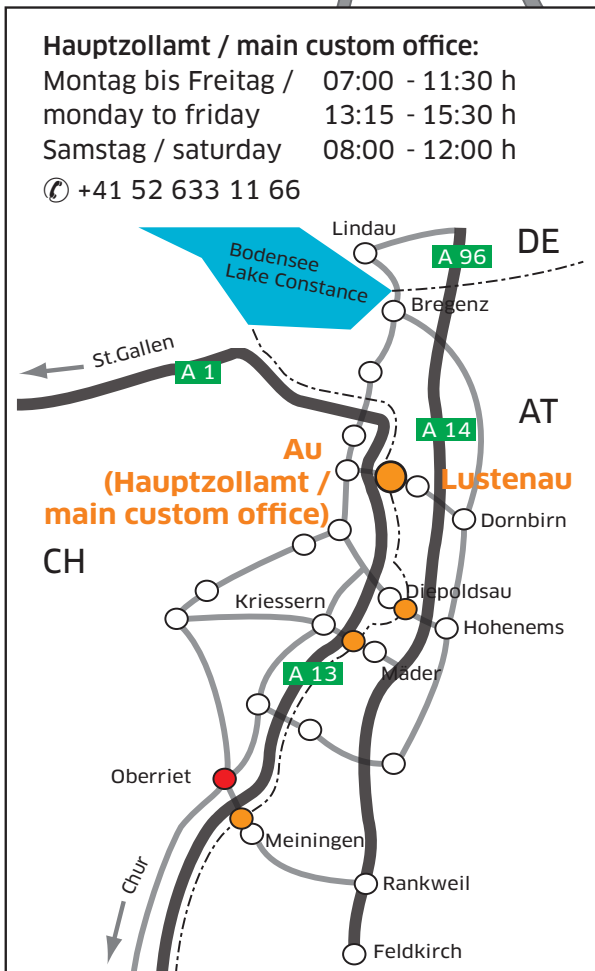

Anlieferstellen / delivery points

Anlieferzeiten / delivery times:

Montag bis Freitag 07:00 - 11:30 h
 Monday to Friday 13:15 - 15:30 h

- 1 Kunststoff / plastics
 - 2 Zentralmagazin / main warehouse
Eichaustasse 7b
 - 3 Halle / hall J
Eichaustasse 7c
 - 4 Bandstahl / coils
Halle / hall B
Halle / hall L
- Parkplatz / car park
 ▲ Eingang / entrance

Zollamt Oberriet
 Transit custom office

METALFORM

MASTERS OF METAL

UNITED KINGDOM

METALFORM

NORWAYMETAL LTD

53 Chelsea Manor Street

London, SW3 5RZ